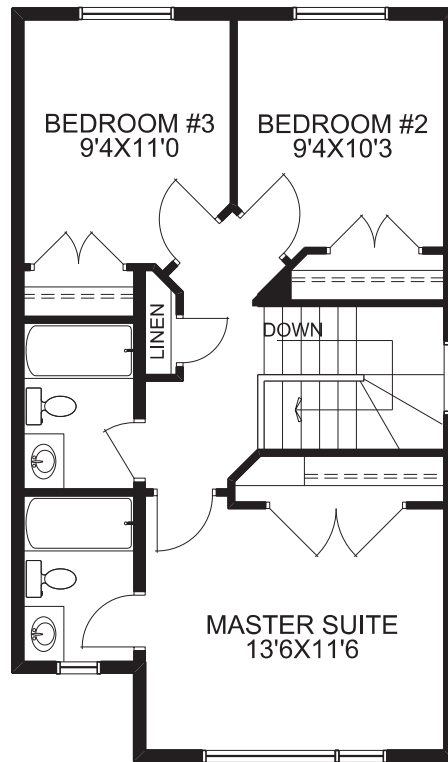

MAIN FLOOR PLAN

UPPER FLOOR PLAN

THE COLERAINE
142 HIGHVIEW GATE

SQUARE FOOTAGES	
MAIN FLOOR -	658 SQ.FT.
UPPER FLOOR -	658 SQ.FT.
TOTAL -	1316 SQ.FT.