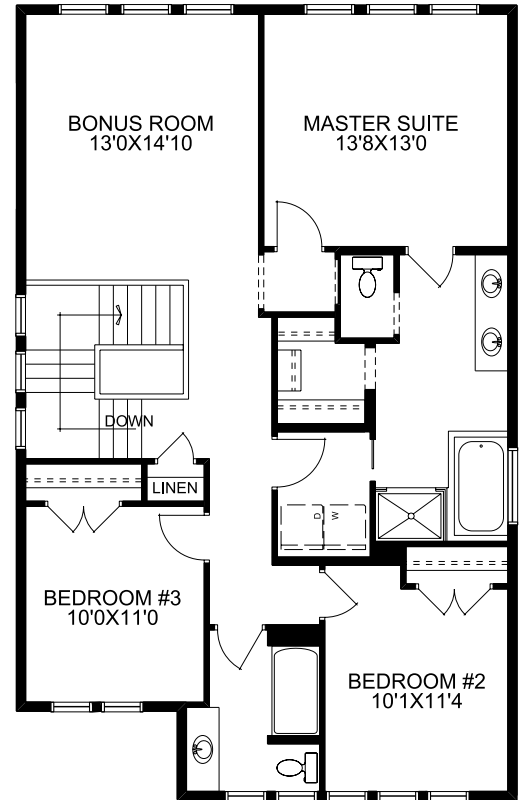

2032 sq. ft.

Main Floor: 913 sq. ft.
Upper Floor: 1119 sq. ft.

- 2 storey, 2032 sq. ft.
- 3 bedrooms, 2.5 baths
- Kitchen with centre island & walk-through pantry
- Gas fireplace in great room
- Optional rear deck
- Spacious upstairs bonus room
- Master suite with 4-piece ensuite & walk-in closet
- Upstairs laundry

Modern Country Elevation

Prairie Elevation

Traditional Elevation

Main Floor

Upper Floor

McKEE HOMES

Your family home. Our family business.