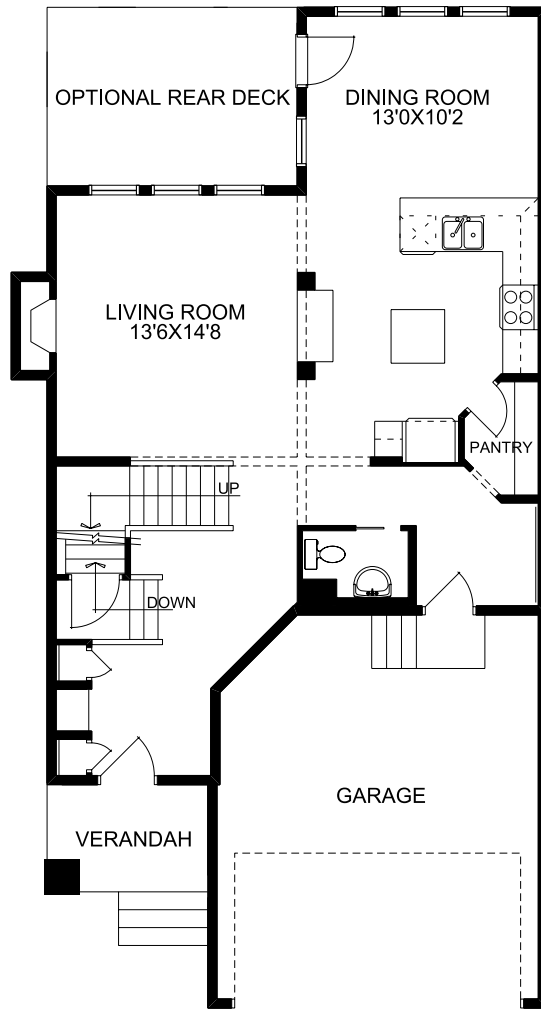

2032 sq. ft.

Main Floor: 913 sq. ft.
Upper Floor: 1119 sq. ft.

- 2 storey, 2032 sq. ft.
- 3 bedrooms, 2.5 baths
- Kitchen with centre island & walk-through pantry
- Gas fireplace in great room
- Optional rear deck
- Spacious upstairs bonus room
- Master suite with 4-piece ensuite & walk-in closet
- Upstairs laundry

Modern Country Elevation

Prairie Elevation

Traditional Elevation

Main Floor

Upper Floor

McKEE HOMES

Your family home. Our family business.