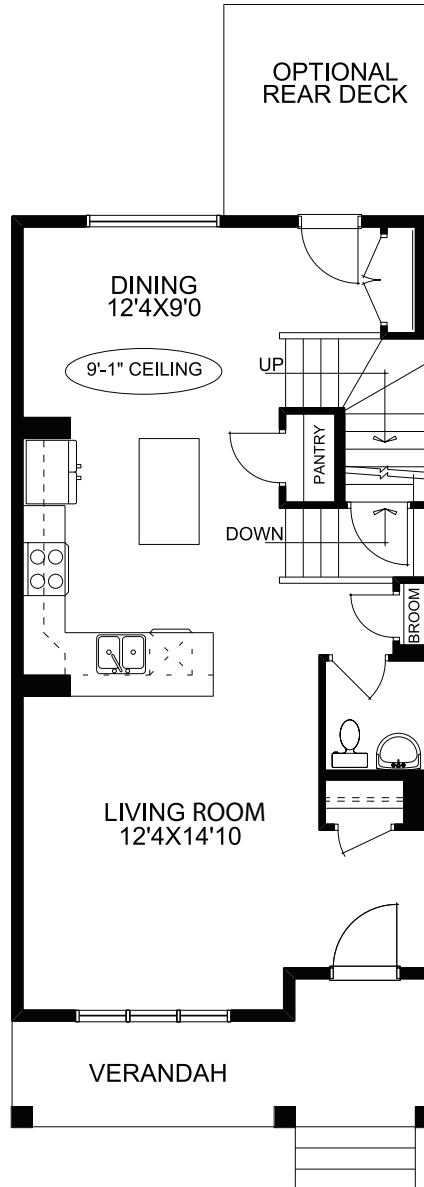

# Londonderry II

► Lanark Landing

► PROPEL

1527 sq. ft.

Main Floor: 747 sq. ft.  
Upper Floor: 780 sq. ft.

- 2 storey
- 3 bedrooms, 2.5 baths
- Upper floor laundry
- 9' ceilings main floor
- Spacious living room with large windows facing the street scape
- Master suite featuring a walk-in closet and ensuite
- Front foyer closet
- Rear entrance closet

## Main Floor