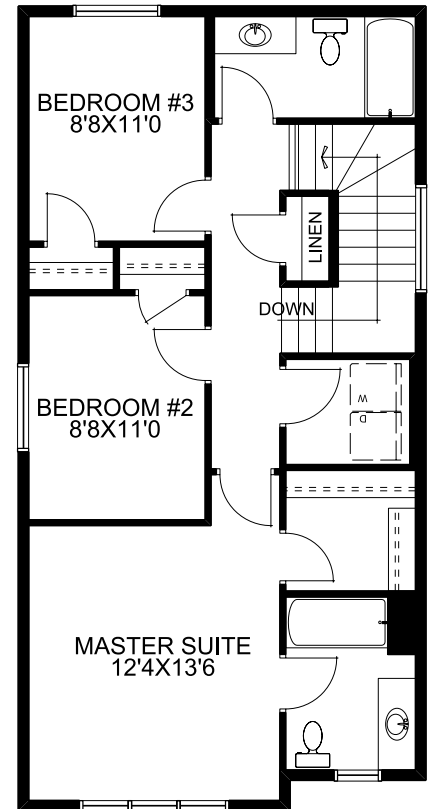

# Londonderry II

► Lanark Landing

► PROPEL

1527 sq. ft.

Main Floor: 747 sq. ft.  
Upper Floor: 780 sq. ft.

- 2 storey
- 3 bedrooms, 2.5 baths
- Upper floor laundry
- 9' ceilings main floor
- Spacious living room with large windows facing the street scape
- Master suite featuring a walk-in closet and ensuite
- Front foyer closet
- Rear entrance closet

## Main Floor

## Upper Floor

**McKEE HOMES**

Your family home. Our family business.