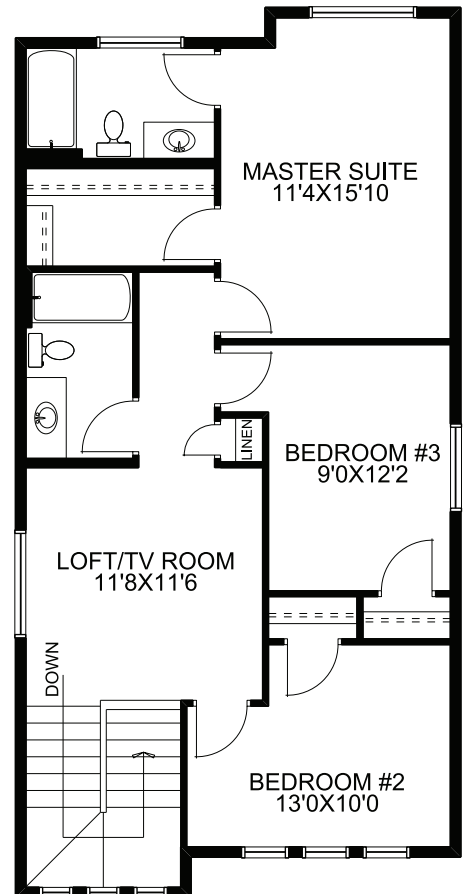

Shanagolden Lifestyle II

1846 sq. ft.

Main Floor: 923 sq. ft.
Upper Floor: 923 sq. ft.

- 1846 sqft, 2 storey
- 3 bedrooms, 2.5 bathrooms
- 9' ceilings on the main floor
- Main floor den
- Main floor laundry room
- Upper floor loft/TV room
- Master bedroom with ensuite and walk in closet

Arts & Crafts Elevation

Contemporary Elevation

Prairie Elevation

Main Floor

Upper Floor

McKEE HOMES

Your family home. Our family business.