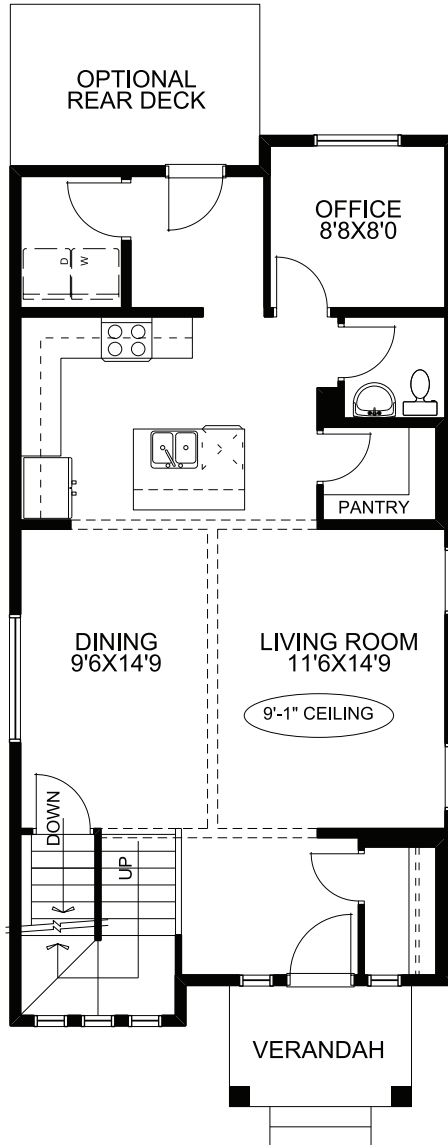

Shanagolden Lifestyle II

1846 sq. ft.

Main Floor: 923 sq. ft.
Upper Floor: 923 sq. ft.

- 1846 sqft, 2 storey
- 3 bedrooms, 2.5 bathrooms
- 9' ceilings on the main floor
- Main floor den
- Main floor laundry room
- Upper floor loft/TV room
- Master bedroom with ensuite and walk in closet

Arts & Crafts Elevation

Contemporary Elevation

Prairie Elevation

Main Floor

Upper Floor

McKEE HOMES

Your family home. Our family business.