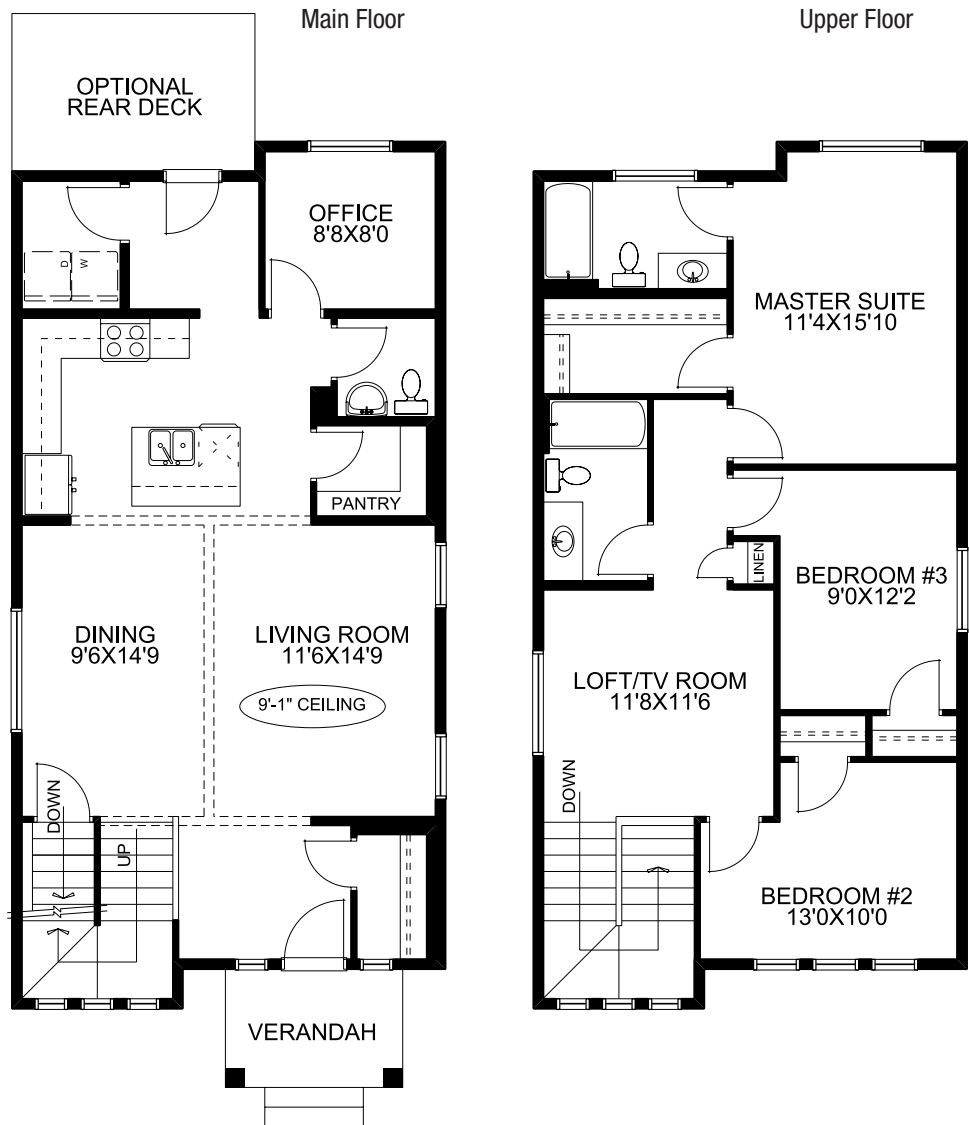

McKEE HOMES

Your family home. Our family business.