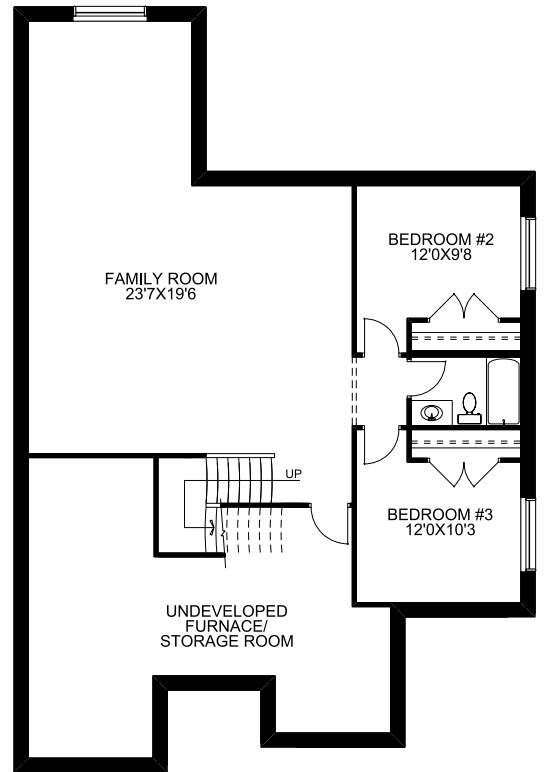

1699 sq. ft.

Main Floor: 1699 sq. ft.  
Opt. Lower Dev.: 1052 sq. ft.

- 1699 sqft bungalow
- Master bedroom with a 5pc spa ensuite
- 10' main floor
- Great room with gas fireplace
- Main floor laundry
- Main floor den
- Spacious kitchen with walk in pantry
- Tandem garage

Craftsman Elevation

Prairie Elevation

French Country Elevation

Main Floor

Optional Lower development

**McKEE HOMES**

Your family home. Our family business.