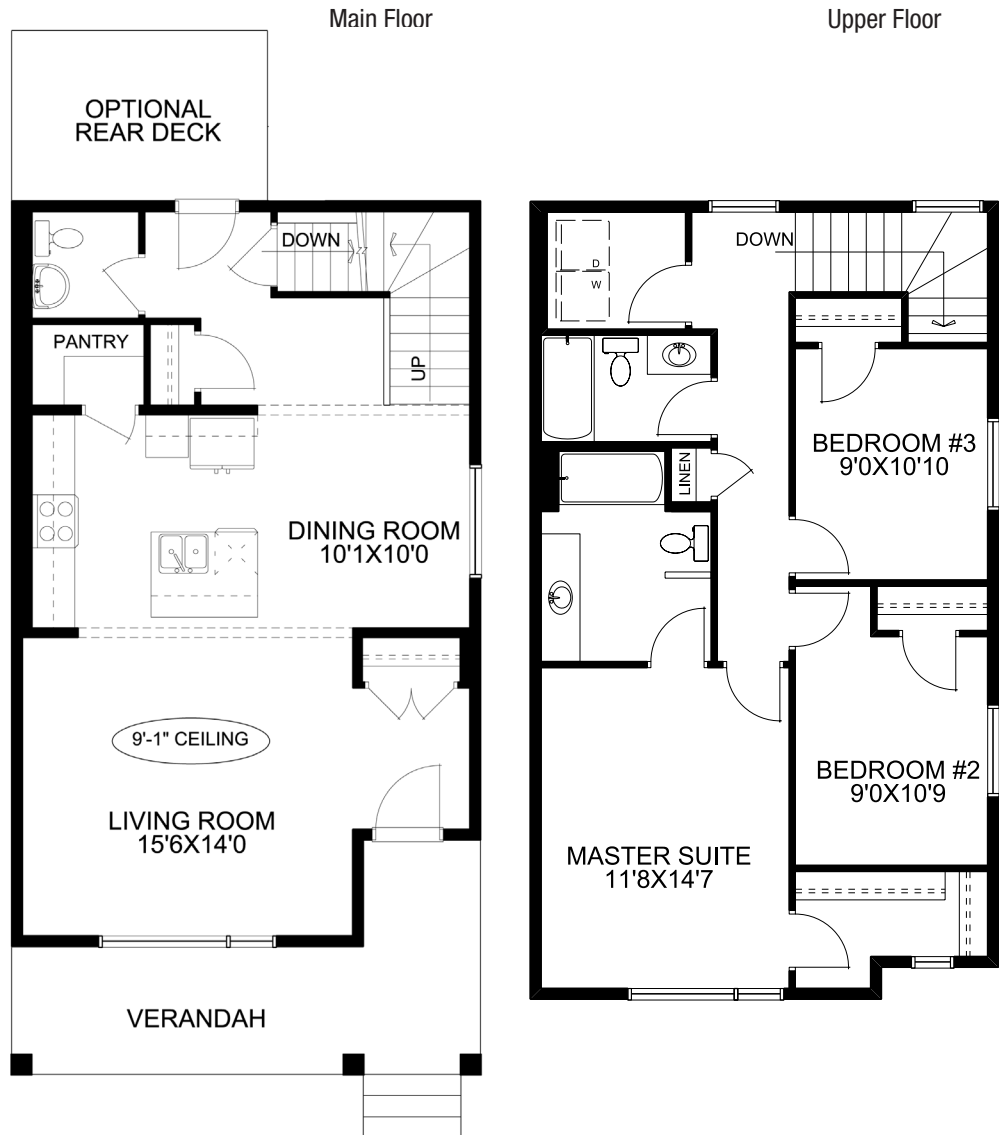

1560 sq. ft.

Main Floor: 743 sq. ft.  
Upper Floor: 817 sq. ft.

- 2 storey
- 3 bedrooms, 2.5 baths
- Upper floor laundry
- 9' ceilings main floor
- Spacious living room with large windows facing the street scape
- Master suite featuring a large walk in closet and ensuite
- Upper floor linen closet
- Front foyer closet

Modern Prairie

Modern Brownstone

Modern Farmhouse