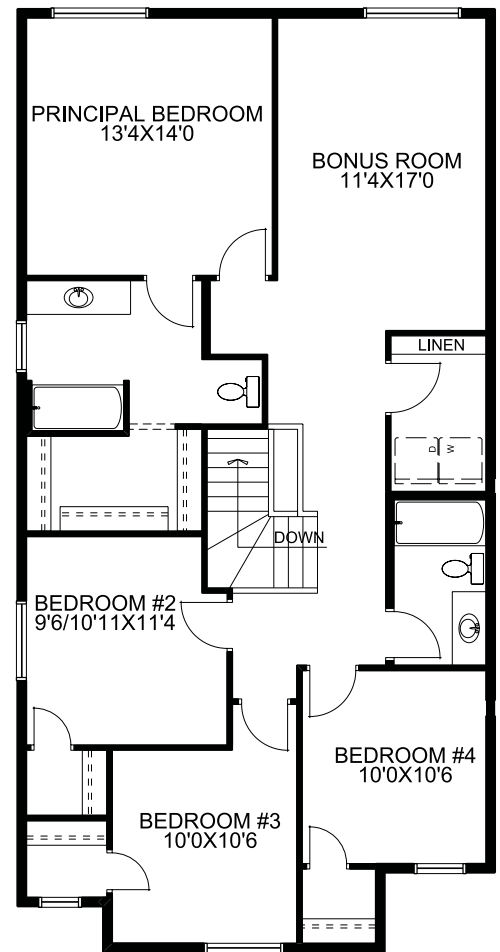

McKEE HOMES

Your family home. Our family business.

403-948-6595 • mckeehomes.com