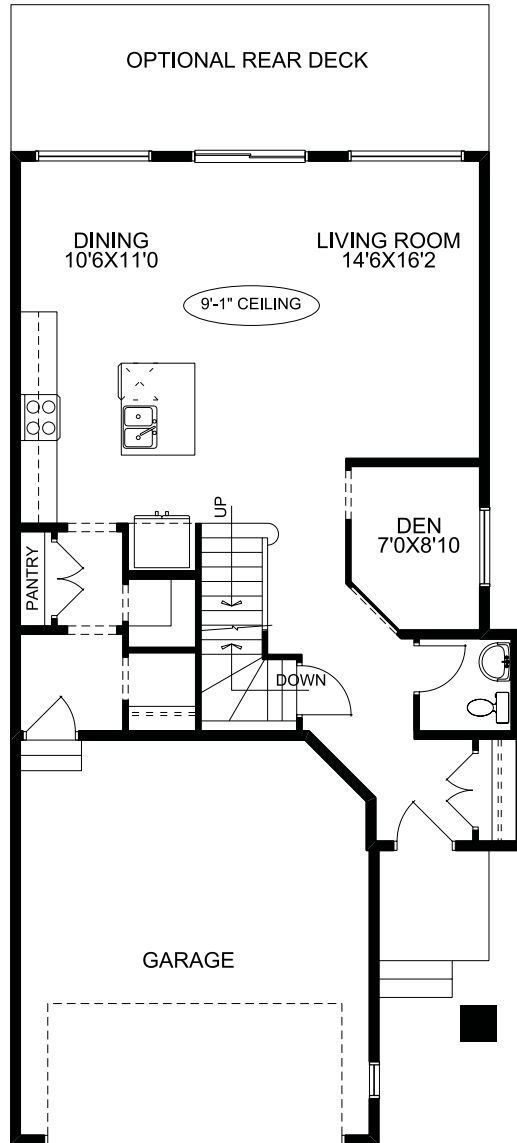

Main Floor

McKEE HOMES

Your family home. Our family business.

403-948-6595 • mckeehomes.com