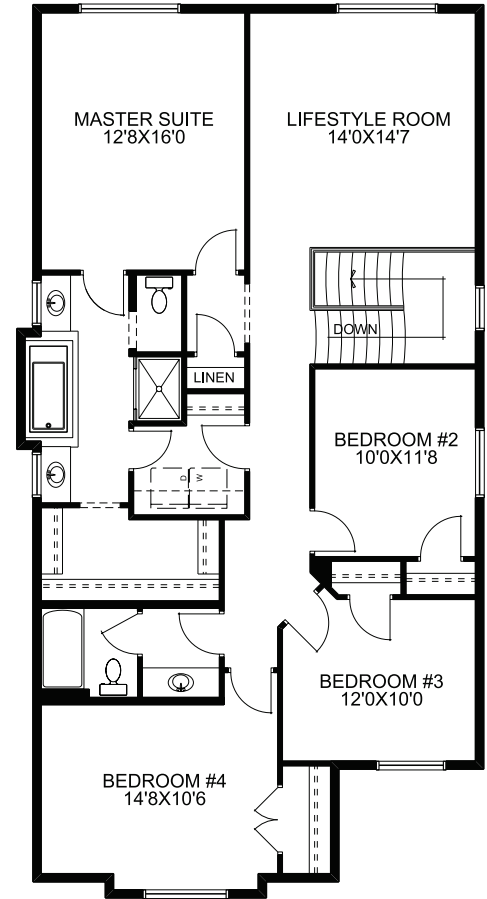

2440 sq. ft.

Main Floor: 1033 sq. ft.
Upper Floor: 1407 sq. ft.

- 2 storey, 2440 sq. ft.
- 4 bedrooms, 2.5 baths
- Kitchen has centre island with eating bar
- Walk-through pantry
- Living room features gas fireplace
- Main floor den/office
- Vaulted upper floor lifestyle room
- Vaulted Master suite with 5-piece ensuite & walk-in closet
- Upper floor laundry

Main Floor

Upper Floor

Modern Country Elevation

Prairie Elevation

Traditional Elevation

McKEE HOMES

Your family home. Our family business.