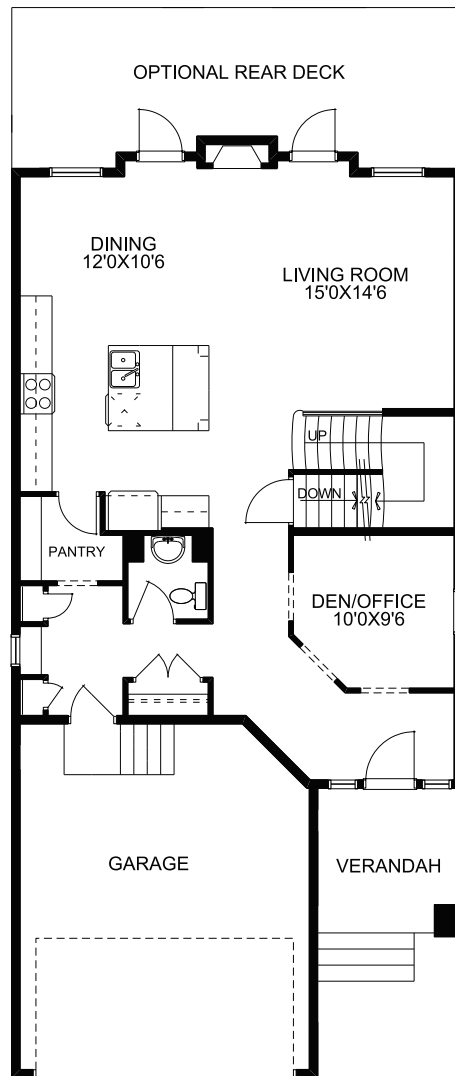

2440 sq. ft.

Main Floor: 1033 sq. ft.
Upper Floor: 1407 sq. ft.

- 2 storey, 2440 sq. ft.
- 4 bedrooms, 2.5 baths
- Kitchen has centre island with eating bar
- Walk-through pantry
- Living room features gas fireplace
- Main floor den/office
- Vaulted upper floor lifestyle room
- Vaulted Master suite with 5-piece ensuite & walk-in closet
- Upper floor laundry

Main Floor

Upper Floor

Modern Country Elevation

Prairie Elevation

Traditional Elevation

McKEE HOMES

Your family home. Our family business.