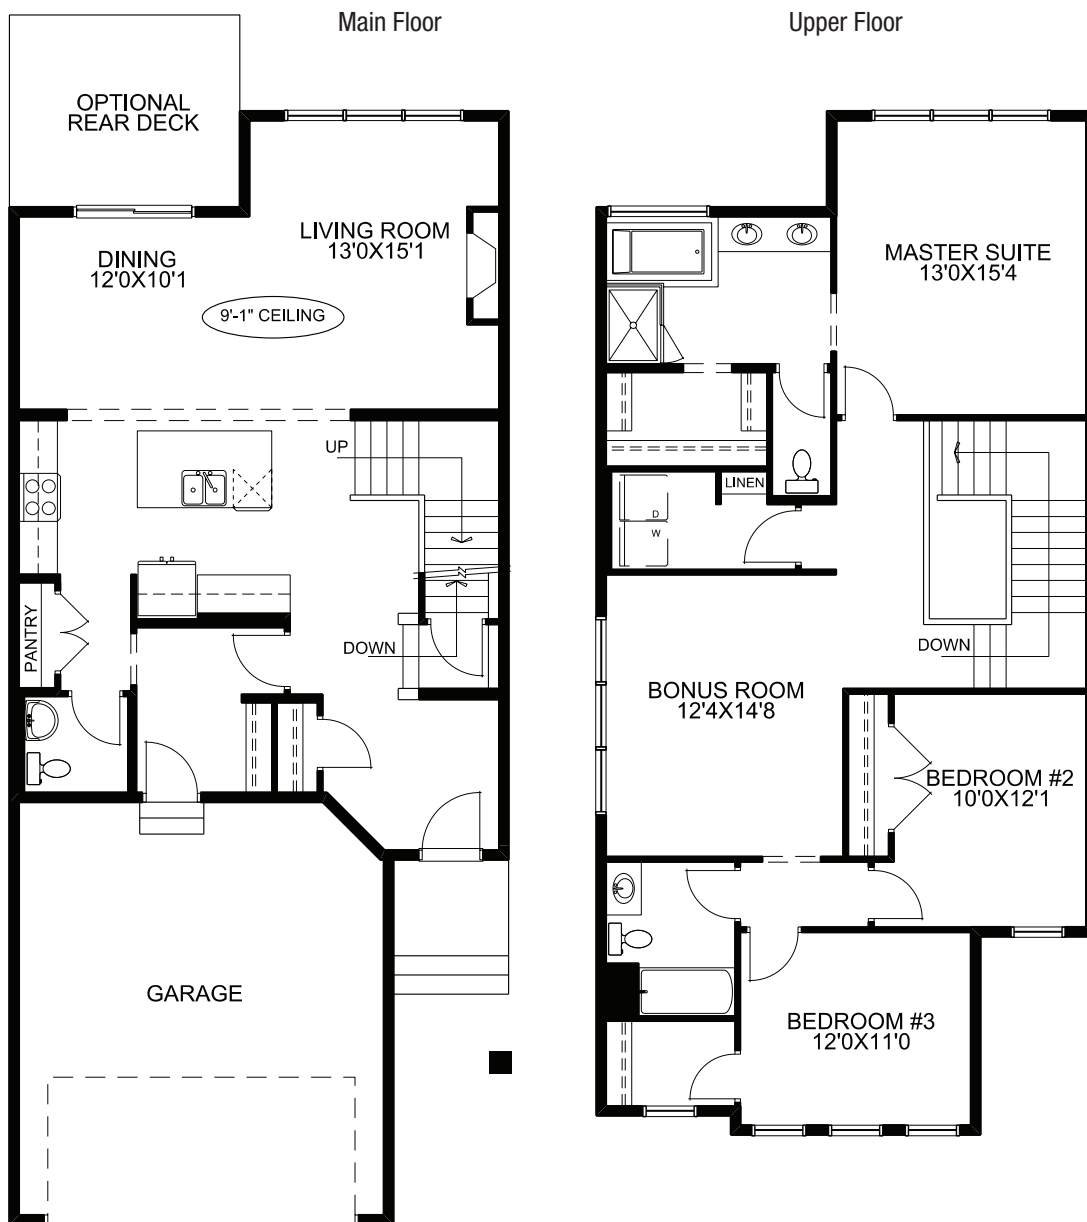

2158 sq. ft.

Main Floor: 900 sq. ft.
Upper Floor: 1258 sq. ft.

- 2158 sqft, 2 storey
- 3 bedrooms, 2.5 bathrooms
- 9' ceilings on the main floor
- Upper floor laundry room
- Upper floor bonus room
- Master bedroom with ensuite and walk in closet

Craftsman Elevation

Prairie Elevation

Farmhouse Elevation

McKEE HOMES

Your family home. Our family business.