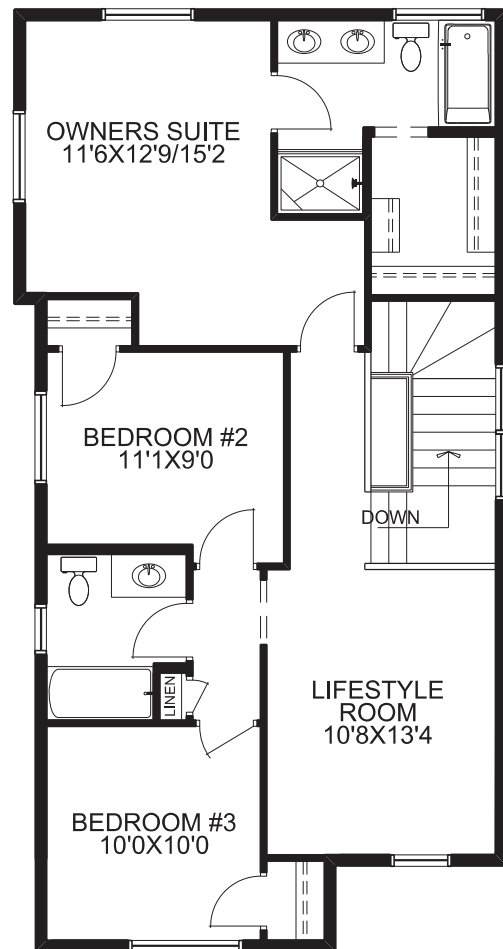

McKEE HOMES

MAIN FLOOR PLAN

UPPER FLOOR PLAN

SQUARE FOOTAGES

MAIN FLOOR -	950 SQ.FT.
UPPER FLOOR -	950 SQ.FT.
TOTAL -	1900 SQ.FT.

THE KNOCKREE
653 REYNOLDS CRESCENT