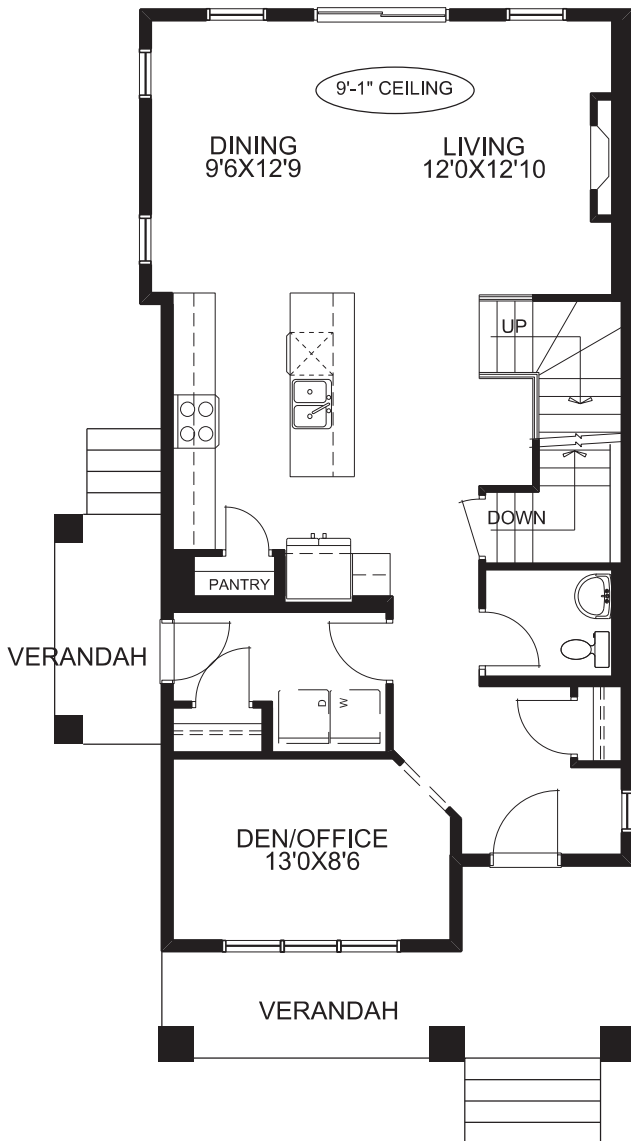

McKEE HOMES

MAIN FLOOR PLAN

UPPER FLOOR PLAN

SQUARE FOOTAGES

MAIN FLOOR -	950 SQ.FT.
UPPER FLOOR -	950 SQ.FT.
TOTAL -	1900 SQ.FT.

THE KNOCKREE
653 REYNOLDS CRESCENT