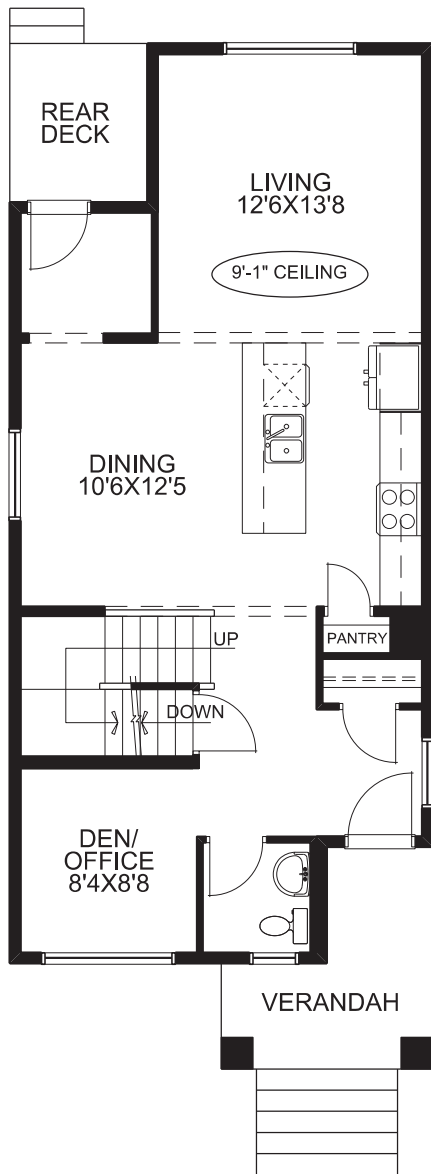

McKEE HOMES

MAIN FLOOR PLAN

UPPER FLOOR PLAN

SQUARE FOOTAGES

MAIN FLOOR -	794 SQ.FT.
UPPER FLOOR -	821 SQ.FT.
TOTAL -	1615 SQ.FT.

THE CASTLEBAR

641 REYNOLDS CRESCENT