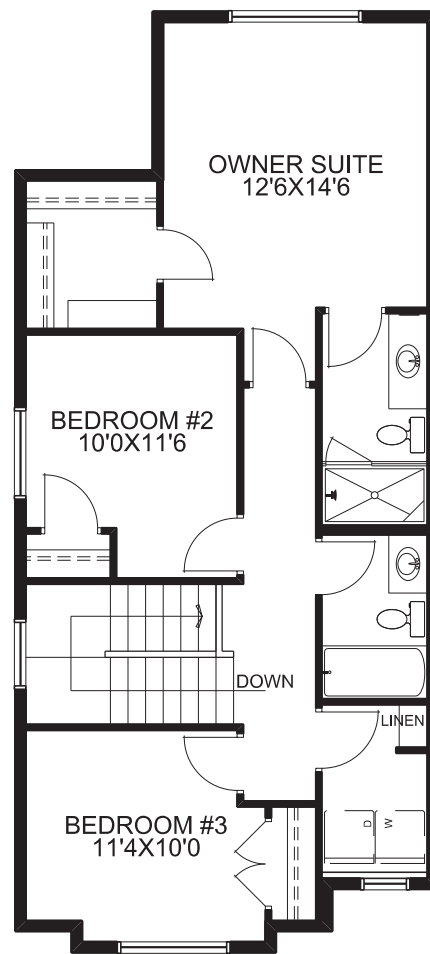

McKEE HOMES

MAIN FLOOR PLAN

UPPER FLOOR PLAN

SQUARE FOOTAGES

MAIN FLOOR -	794 SQ.FT.
UPPER FLOOR -	821 SQ.FT.
TOTAL -	1615 SQ.FT.

THE CASTLEBAR

641 REYNOLDS CRESCENT