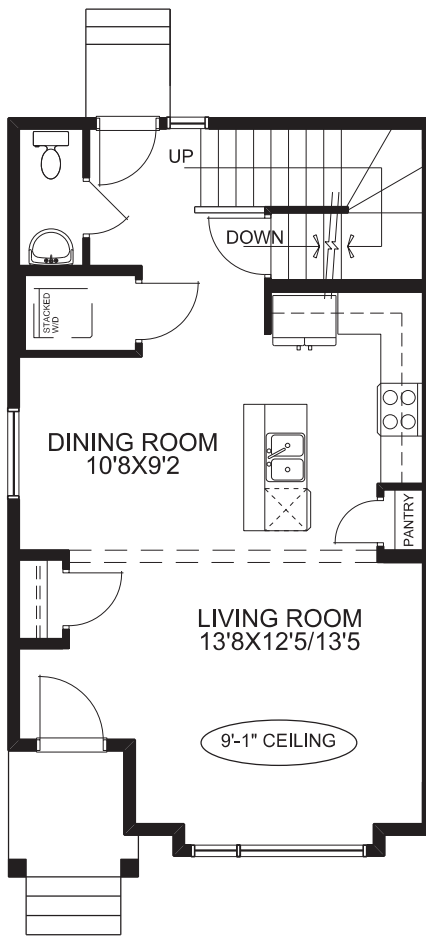

McKee Homes

**SQUARE FOOTAGES**

MAIN FLOOR - 668 SQ.FT.  
 UPPER FLOOR - 690 SQ.FT.  
 TOTAL - 1358 SQ.FT.

THE LISMORE  
 1083 LANARK BOULEVARD