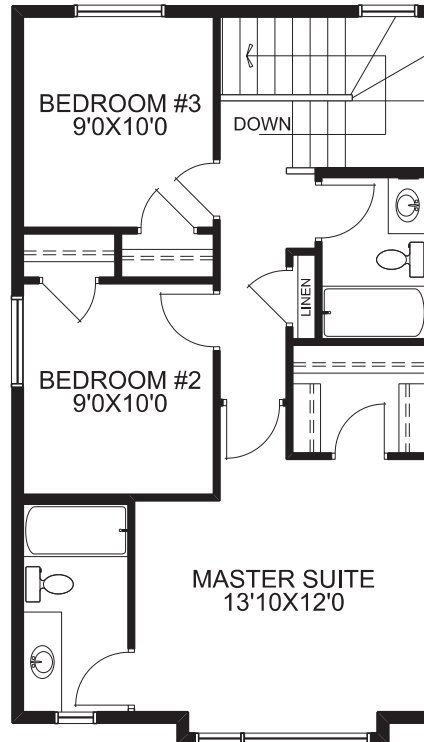

McKee Homes

**SQUARE FOOTAGES**

MAIN FLOOR - 668 SQ.FT.  
 UPPER FLOOR - 690 SQ.FT.  
 TOTAL - 1358 SQ.FT.

THE LISMORE  
 1083 LANARK BOULEVARD