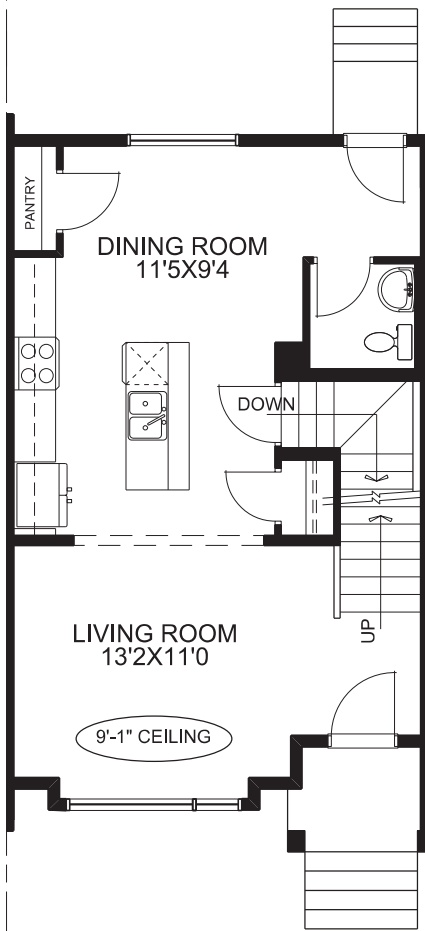

McKEE HOMES

SQUARE FOOTAGES

MAIN FLOOR - 618 SQ.FT.
 UPPER FLOOR - 620 SQ.FT.
 TOTAL - 1238 SQ.FT.

THE LIFFORD
1079 LANARK BOULEVARD