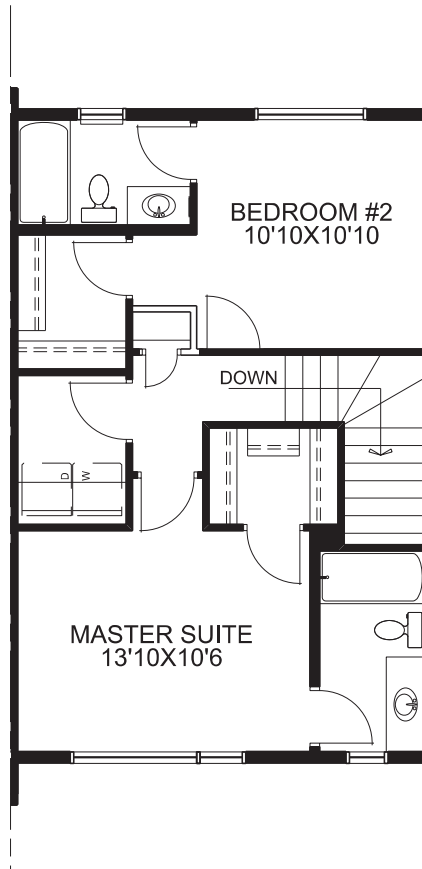

McKEE HOMES

SQUARE FOOTAGES

MAIN FLOOR - 618 SQ.FT.
 UPPER FLOOR - 620 SQ.FT.
 TOTAL - 1238 SQ.FT.

THE LIFFORD
1079 LANARK BOULEVARD