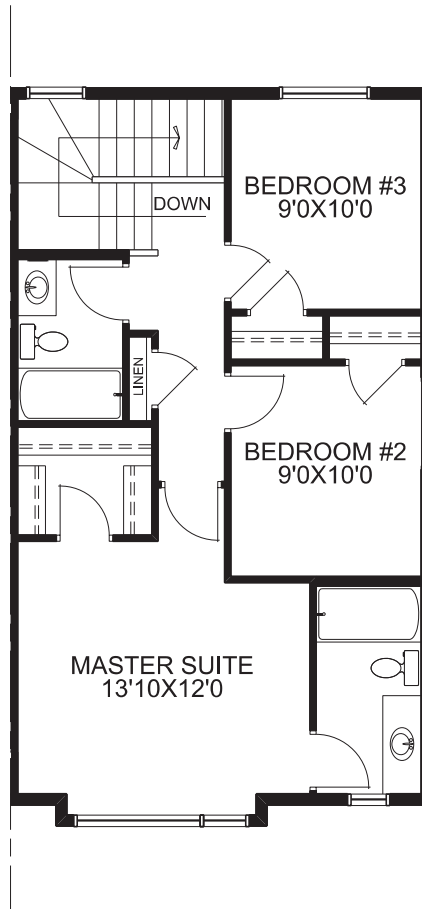

McKEE HOMES

SQUARE FOOTAGES	
MAIN FLOOR -	668 SQ.FT.
UPPER FLOOR -	690 SQ.FT.
TOTAL -	1358 SQ.FT.

THE LISMORE
1067 LANARK BOULEVARD