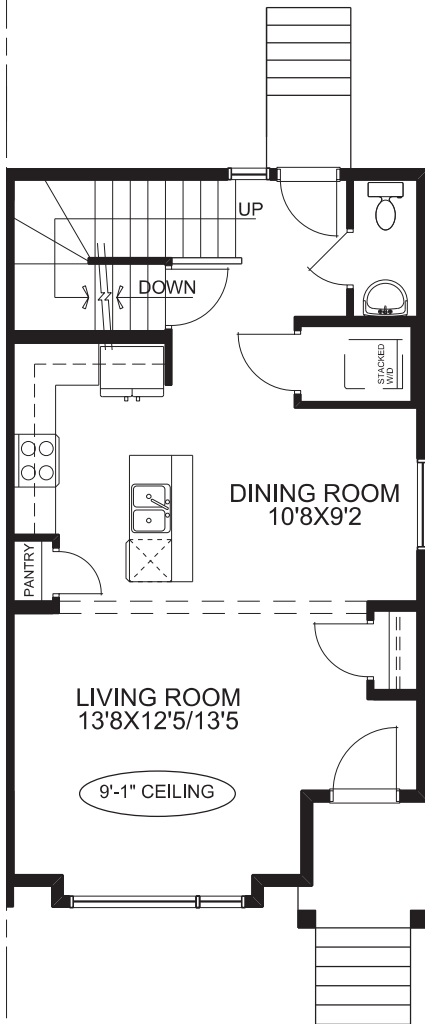

McKEE HOMES

SQUARE FOOTAGES	
MAIN FLOOR -	668 SQ.FT.
UPPER FLOOR -	690 SQ.FT.
TOTAL -	1358 SQ.FT.

THE LISMORE
1067 LANARK BOULEVARD