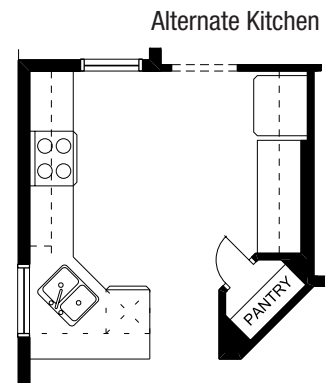

# Shanagolden Lifestyle

1735 sq. ft. | Main Floor: 903 sq. ft.  
Upper Floor: 832 sq. ft.

- 3 bedrooms, 2.5 bathrooms
- Living room features gas fireplace
- Kitchen features eating bar and pantry
- Main floor laundry and mudroom
- Optional computer desk in upper foyer
- Master suite features walk-in closet and 4-piece ensuite

Alpine Elevation

Colonial Elevation

Craftsman Elevation

English Cottage Elevation

Prarie Elevation

Tudor Elevation

**McKEE HOMES**

Your family home. Our family business.