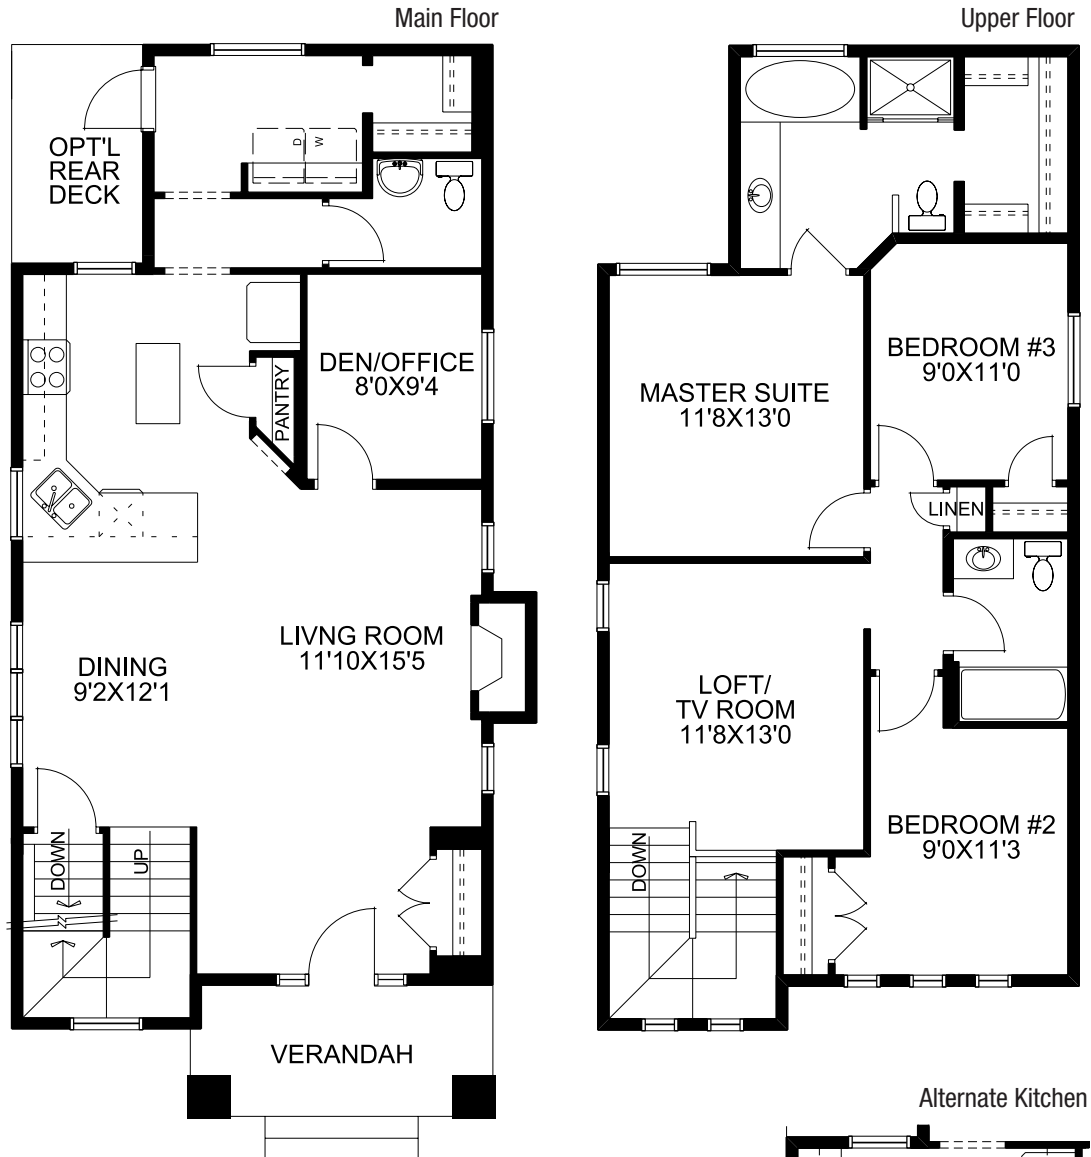

# Shanagolden Lifestyle

1735 sq. ft. | Main Floor: 903 sq. ft.  
Upper Floor: 832 sq. ft.

- 3 bedrooms, 2.5 bathrooms
- Living room features gas fireplace
- Kitchen features eating bar and pantry
- Main floor laundry and mudroom
- Optional computer desk in upper foyer
- Master suite features walk-in closet and 4-piece ensuite

Alpine Elevation

Colonial Elevation

Craftsman Elevation

English Cottage Elevation

Prarie Elevation

Tudor Elevation

**McKEE HOMES**

Your family home. Our family business.