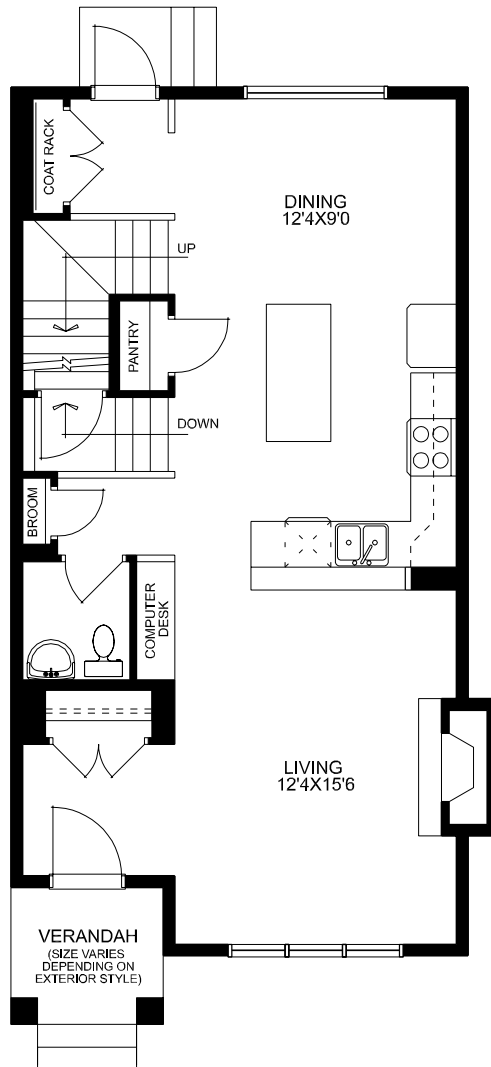

1431 sq. ft.

Main Floor: 740 sq. ft.
Upper Floor: 691 sq. ft.

- Two Storey, 1431 sq. ft.
- 3 bedrooms, 2.5 baths
- Living room features a gas fireplace & built in computer desk
- Kitchen features centre island & pantry
- Master suite with generous walk in closet and 4-piece ensuite
- Upper floor laundry

Main Floor

Upper Floor

Classical Elevation

Colonial Elevation

Prairie Elevation

McKEE HOMES

Your family home. Our family business.