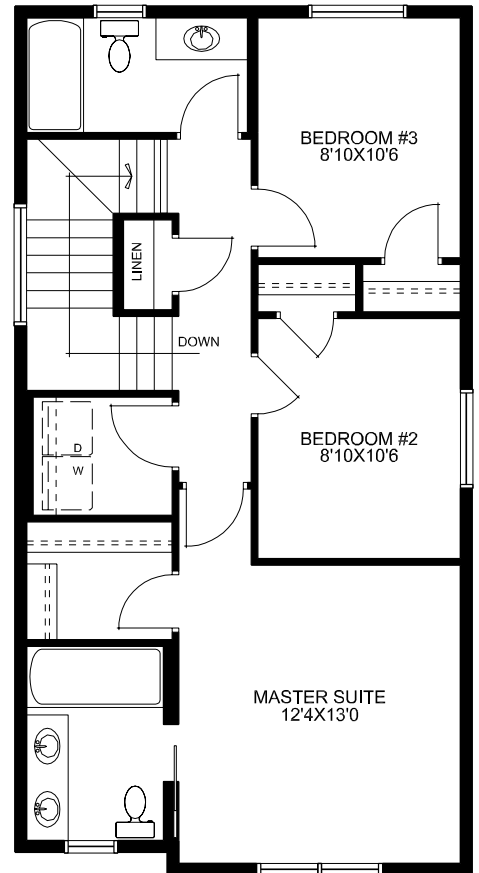

1431 sq. ft.

Main Floor: 740 sq. ft.
Upper Floor: 691 sq. ft.

- Two Storey, 1431 sq. ft.
- 3 bedrooms, 2.5 baths
- Living room features a gas fireplace & built in computer desk
- Kitchen features centre island & pantry
- Master suite with generous walk in closet and 4-piece ensuite
- Upper floor laundry

Main Floor

Upper Floor

Classical Elevation

Colonial Elevation

Prairie Elevation

McKEE HOMES

Your family home. Our family business.