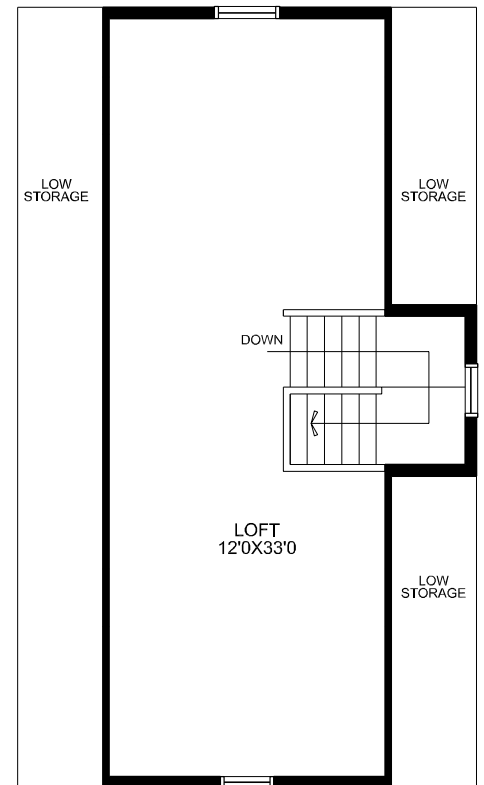

Coleraine R Loft

1737 sq. ft. | Main Floor: 659 sq. ft.
Upper Floor: 623 sq. ft.
Loft Floor: 455 sq. ft.

- Three storey, 1737 sq. ft.
- 3 bedrooms, 2.5 baths
- Gas fireplace in great room
- Roomy kitchen with eating bar and pantry
- Main floor laundry
- Master suite features 4-piece ensuite & generous closet
- Spacious loft offers plenty of possibilities

Front Elevation

Main Floor

Upper Floor

Third Floor

McKEE HOMES

Your family home. Our family business.

403-948-6595 • mckeehomes.com

*Plans subject to change. Please consult your sales person for details.