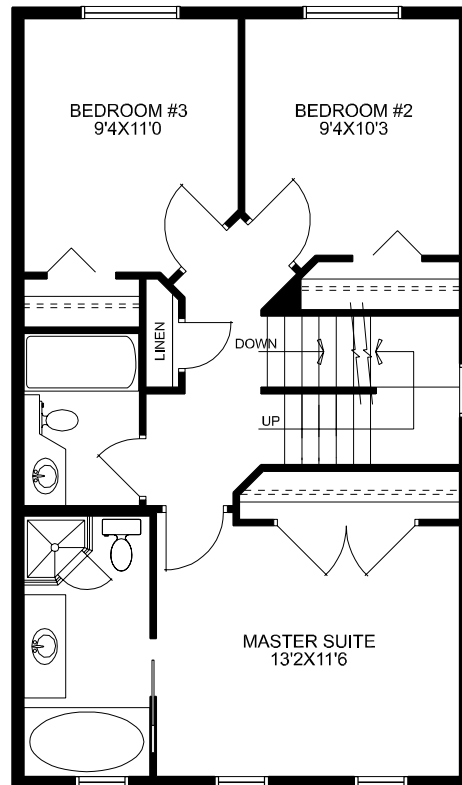

Coleraine R Loft

1737 sq. ft. | Main Floor: 659 sq. ft.
Upper Floor: 623 sq. ft.
Loft Floor: 455 sq. ft.

- Three storey, 1737 sq. ft.
- 3 bedrooms, 2.5 baths
- Gas fireplace in great room
- Roomy kitchen with eating bar and pantry
- Main floor laundry
- Master suite features 4-piece ensuite & generous closet
- Spacious loft offers plenty of possibilities

Front Elevation

Main Floor

Upper Floor

Third Floor

McKEE HOMES

Your family home. Our family business.

403-948-6595 • mckeehomes.com

*Plans subject to change. Please consult your sales person for details.