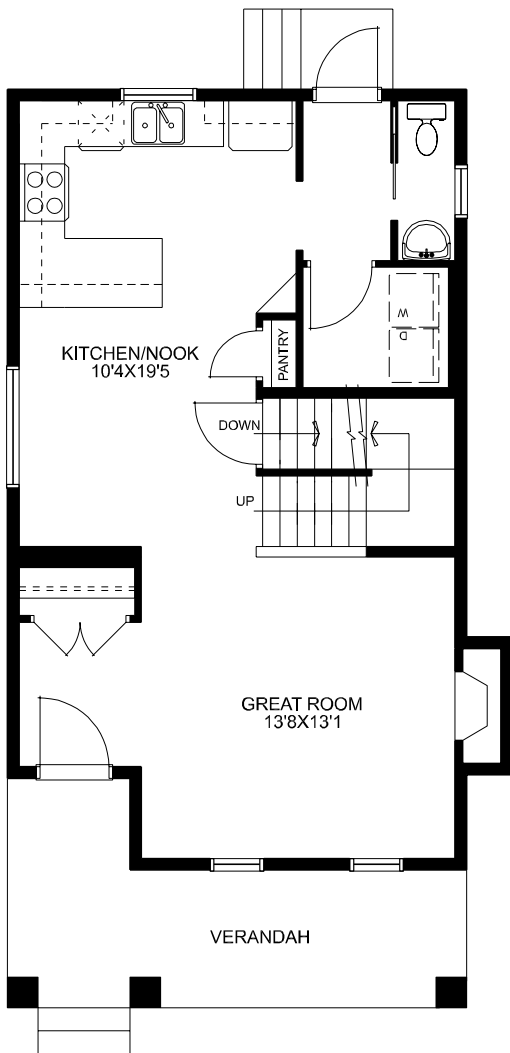

Coleraine R Loft

1737 sq. ft. | Main Floor: 659 sq. ft.
Upper Floor: 623 sq. ft.
Loft Floor: 455 sq. ft.

- Three storey, 1737 sq. ft.
- 3 bedrooms, 2.5 baths
- Gas fireplace in great room
- Roomy kitchen with eating bar and pantry
- Main floor laundry
- Master suite features 4-piece ensuite & generous closet
- Spacious loft offers plenty of possibilities

Front Elevation

Main Floor

Upper Floor

Third Floor

McKEE HOMES

Your family home. Our family business.

403-948-6595 • mckeehomes.com

*Plans subject to change. Please consult your sales person for details.