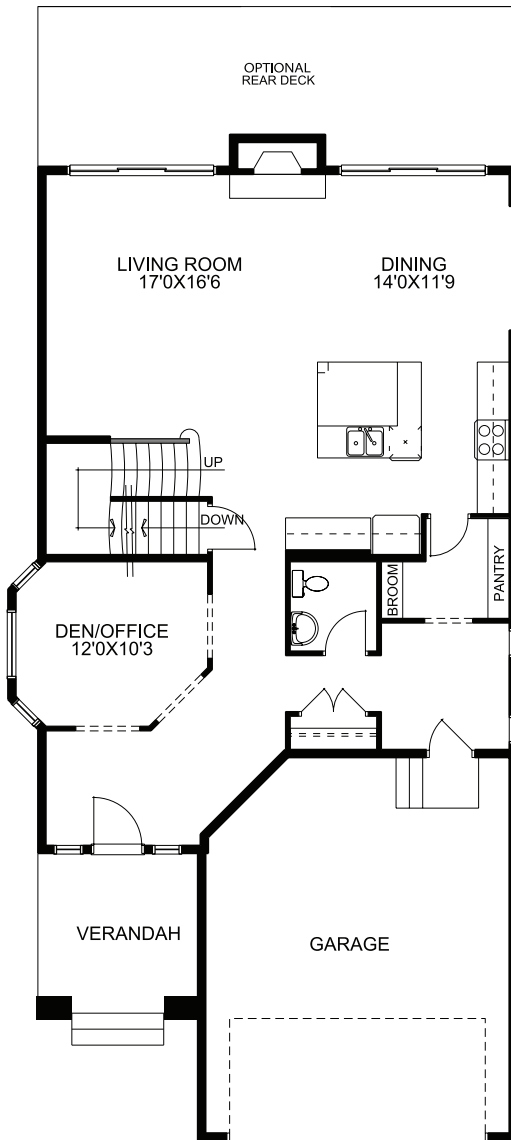

2564 sq. ft.

Main Floor: 1220 sq. ft.
Upper Floor: 1344 sq. ft.

- 2 storey, 2564 sq. ft.
- 3 bedrooms, 2.5 baths
- -Main floor den
- Large kitchen with a central island and walk through pantry
- Master suite with a walk in closet and 5-piece ensuite featuring his/her sinks, soaker tub and seperate shower

Front Elevation

Main Floor

Upper Floor

McKEE HOMES

Your family home. Our family business.