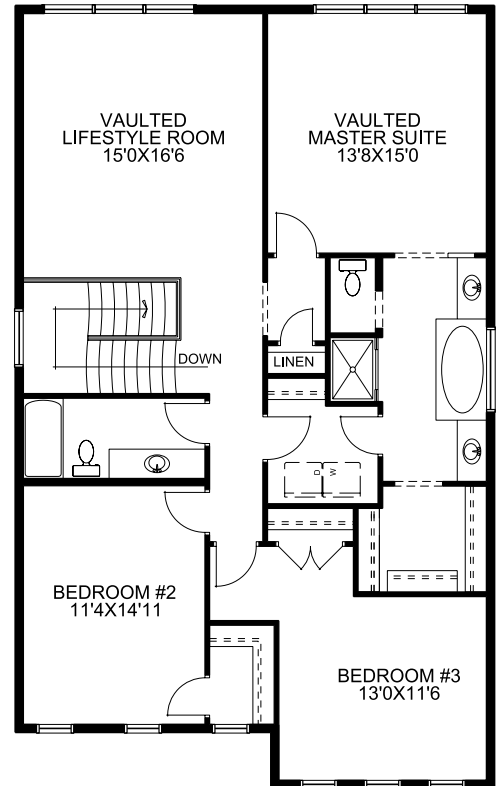

2564 sq. ft.

Main Floor: 1220 sq. ft.
Upper Floor: 1344 sq. ft.

- 2 storey, 2564 sq. ft.
- 3 bedrooms, 2.5 baths
- -Main floor den
- Large kitchen with a central island and walk through pantry
- Master suite with a walk in closet and 5-piece ensuite featuring his/her sinks, soaker tub and seperate shower

Front Elevation

Main Floor

Upper Floor

McKEE HOMES

Your family home. Our family business.