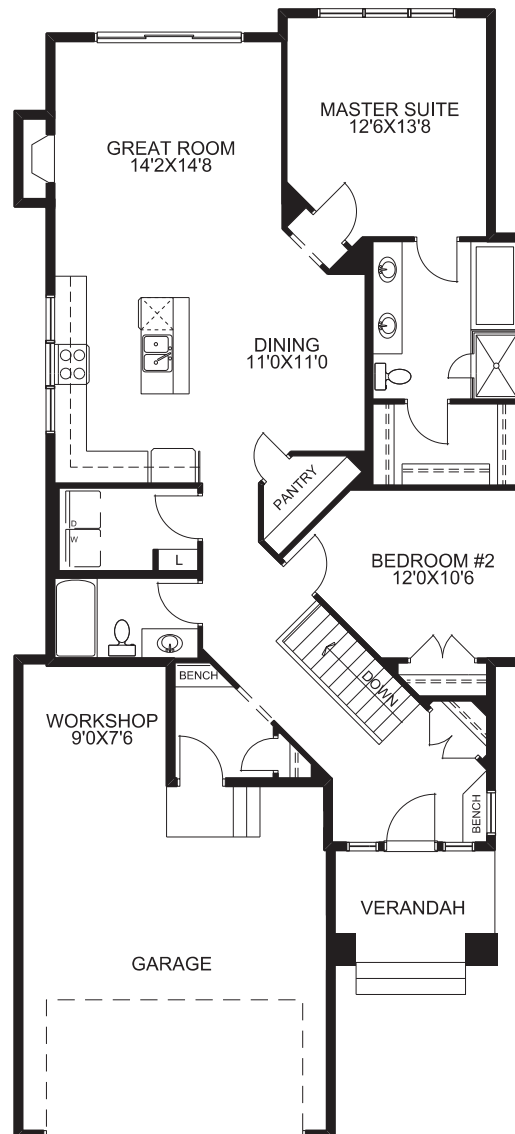

1377 sq. ft.

Main Floor: 1377 sq. ft.
Opt. Lower Dev: 950 sq. ft.

- Bungalow, 1377 sq. ft.
- Garage includes an additional workshop area
- 2 bedrooms and 2 baths on the main floor
- Optional lower development
- Gas fireplace in the living room
- 9' ceilings on the main floor
- Main floor laundry room
- Kitchen features a corner pantry
- Master suite has a large walk in closet and 5-piece ensuite

Main Floor

Optional Lower Development

Colonial Elevation

Craftsman Elevation

Prairie Elevation

McKEE HOMES

Your family home. Our family business.