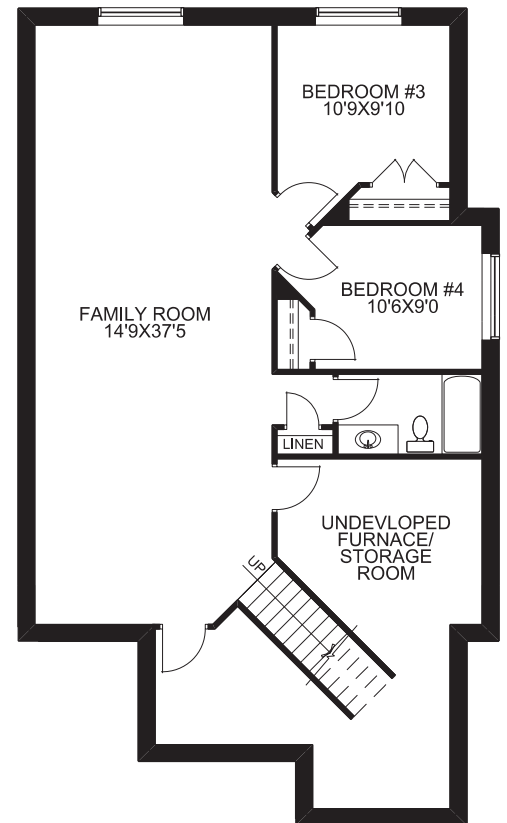

1377 sq. ft.

Main Floor: 1377 sq. ft.
Opt. Lower Dev: 950 sq. ft.

- Bungalow, 1377 sq. ft.
- Garage includes an additional workshop area
- 2 bedrooms and 2 baths on the main floor
- Optional lower development
- Gas fireplace in the living room
- 9' ceilings on the main floor
- Main floor laundry room
- Kitchen features a corner pantry
- Master suite has a large walk in closet and 5-piece ensuite

Main Floor

Optional Lower Development

Colonial Elevation

Craftsman Elevation

Prairie Elevation

McKEE HOMES

Your family home. Our family business.