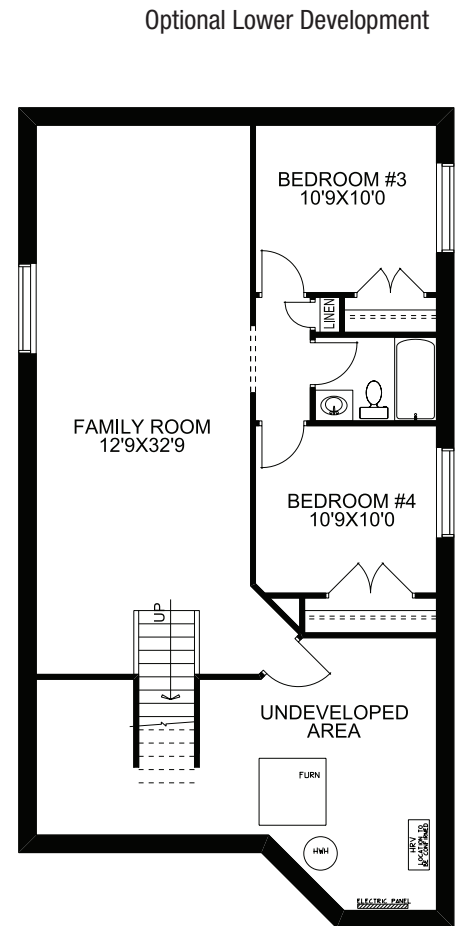

1199 sq. ft.

Main Floor: 1199 sq. ft.  
Opt. Lower Dev: 793 sq. ft.

- Bungalow, 1199 sq. ft.
- 2 bedrooms
- 4 piece main floor bathroom
- 4 piece master ensuite with a walk in closet
- Main floor laundry
- 9' main floor ceilings
- Optional lower development

Craftsman Elevation

Prairie Elevation

Tudor Elevation

**McKEE HOMES**

Your family home. Our family business.