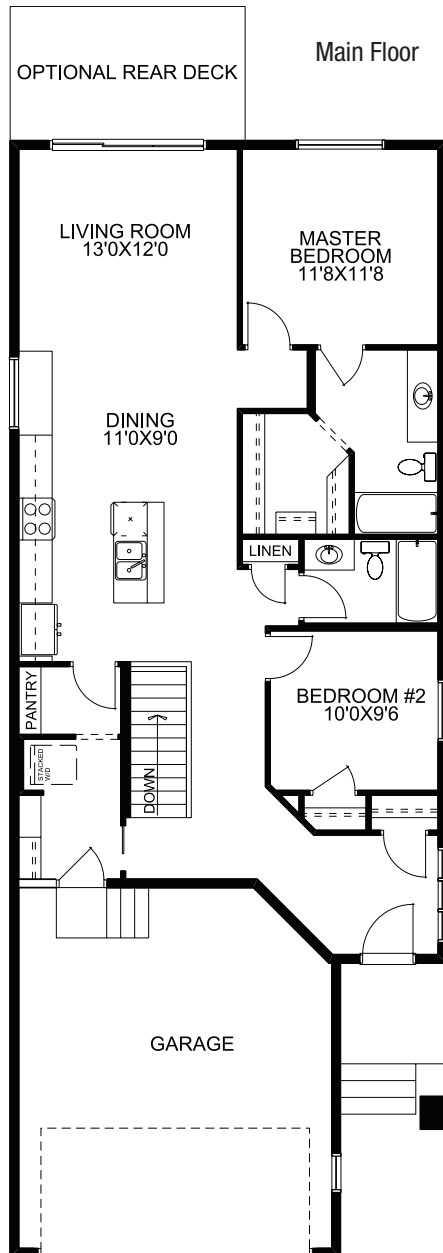

1199 sq. ft.

Main Floor: 1199 sq. ft.  
Opt. Lower Dev: 793 sq. ft.

- Bungalow, 1199 sq. ft.
- 2 bedrooms
- 4 piece main floor bathroom
- 4 piece master ensuite with a walk in closet
- Main floor laundry
- 9' main floor ceilings
- Optional lower development

Craftsman Elevation

Prairie Elevation

Tudor Elevation

**McKEE HOMES**

Your family home. Our family business.