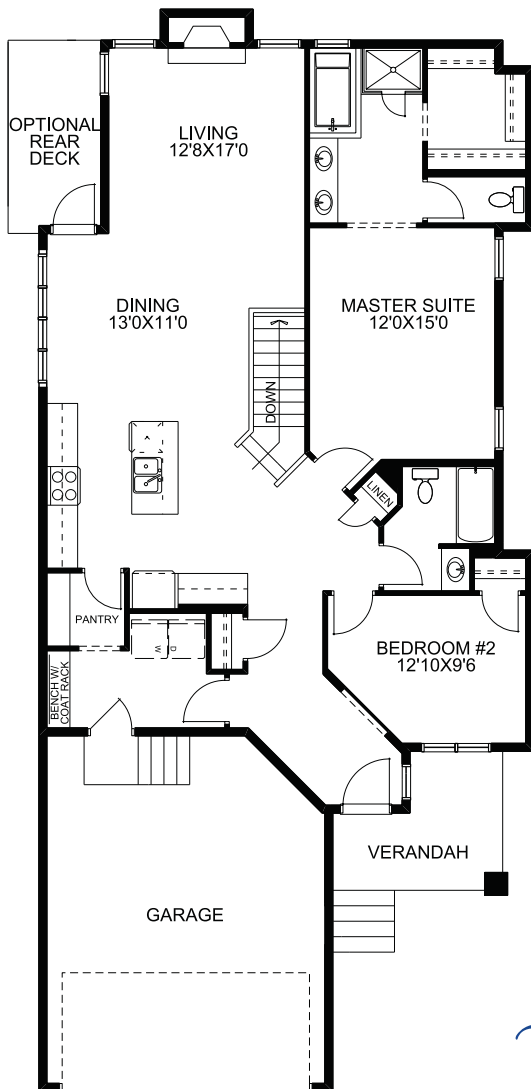

1396 sq. ft.

Main Floor: 1396 sq. ft.
Opt. Lower Dev.: 987 sq. ft.

- 1396 sq. ft. bungalow
- 2 bedroom, 2 bathrooms
- Living room with gas fireplace
- Kitchen with a central island and walk through pantry
- Main floor laundry room
- Master retreat with a 5 piece ensuite and walk in closet

Front Elevation

Main Floor

Opt. Lower Dev

McKEE HOMES

Your family home. Our family business.