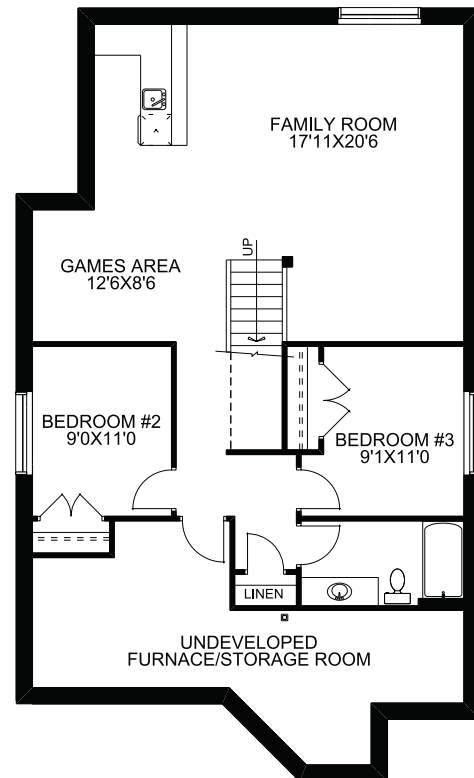

1396 sq. ft.

Main Floor: 1396 sq. ft.
Opt. Lower Dev.: 987 sq. ft.

- 1396 sq. ft. bungalow
- 2 bedroom, 2 bathrooms
- Living room with gas fireplace
- Kitchen with a central island and walk through pantry
- Main floor laundry room
- Master retreat with a 5 piece ensuite and walk in closet

Front Elevation

Main Floor

Opt. Lower Dev

McKEE HOMES

Your family home. Our family business.