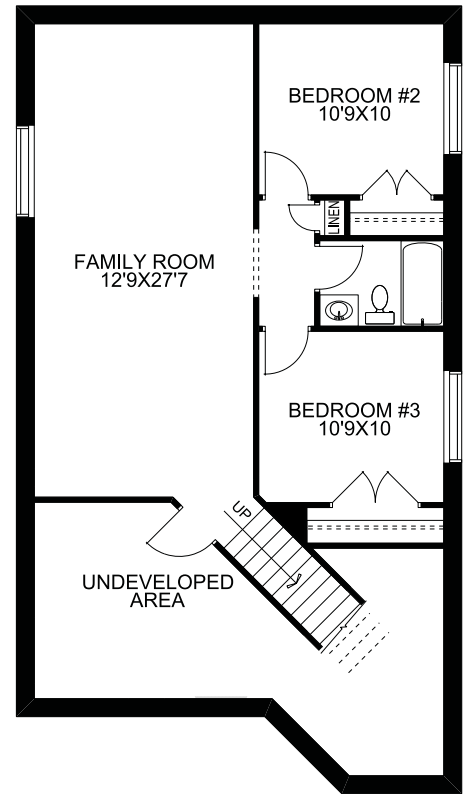

1155 sq. ft.

Main Floor: 1155 sq. ft.
Opt. Lower Dev: 733 sq. ft.

- Bungalow, 1155 sq. ft.
- 1 bedroom plus a den
- 2 piece main floor bathroom
- 4 piece master ensuite with a walk in closet
- Main floor laundry room
- 9' main floor ceilings
- Optional lower development

Main Floor

Optional Lower Development

Craftsman Elevation

Prairie Elevation

Tudor Elevation

McKEE HOMES

Your family home. Our family business.