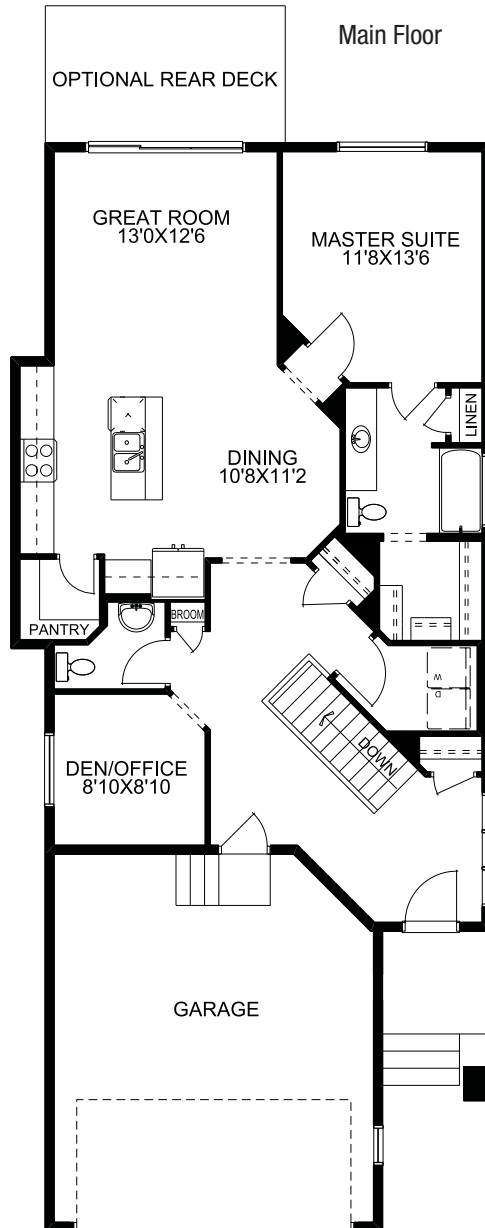

1155 sq. ft.

Main Floor: 1155 sq. ft.
Opt. Lower Dev: 733 sq. ft.

- Bungalow, 1155 sq. ft.
- 1 bedroom plus a den
- 2 piece main floor bathroom
- 4 piece master ensuite with a walk in closet
- Main floor laundry room
- 9' main floor ceilings
- Optional lower development

Main Floor

Optional Lower Development

Craftsman Elevation

Prairie Elevation

Tudor Elevation

McKEE HOMES

Your family home. Our family business.