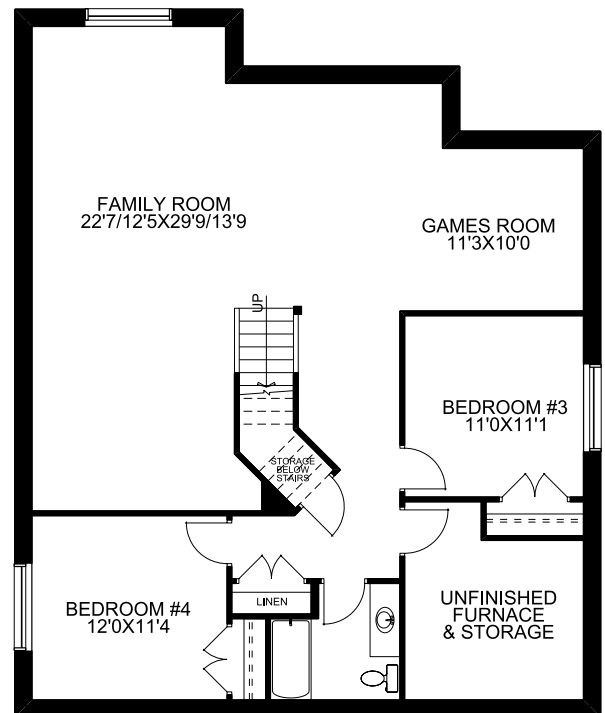

1474 sq. ft.

Main Floor: 1474 sq. ft.
Opt. Lower Dev.: 1186 sq. ft.

- 1474 sqft bungalow
- 2 bedrooms plus a den
- Master suite with a 4pce ensuite and walk in closet
- 9' main floor ceilings
- Corner fireplace
- Main floor laundry
- Spacious kitchen

Main Floor

Optional Lower Development

McKEE HOMES

Your family home. Our family business.