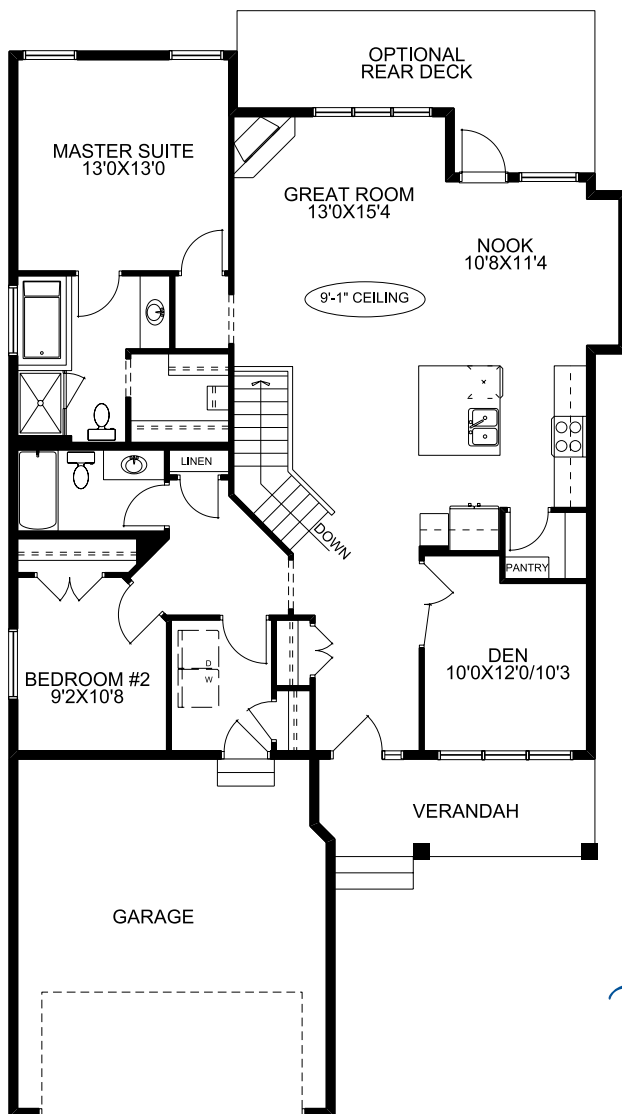

1474 sq. ft.

Main Floor: 1474 sq. ft.
Opt. Lower Dev.: 1186 sq. ft.

- 1474 sqft bungalow
- 2 bedrooms plus a den
- Master suite with a 4pce ensuite and walk in closet
- 9' main floor ceilings
- Corner fireplace
- Main floor laundry
- Spacious kitchen

Main Floor

Optional Lower Development

McKEE HOMES

Your family home. Our family business.