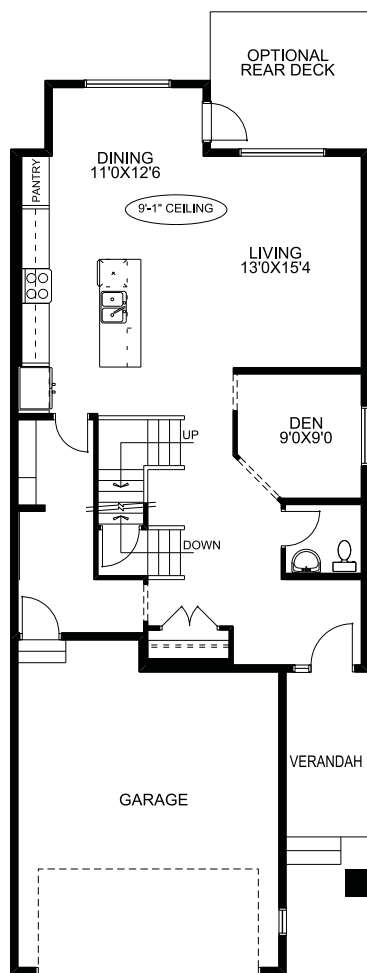

2386 sq. ft.

Main Floor: 1026 sq. ft.
Upper Floor: 1360 sq. ft.

- 2 storey, 2386 sqft
- 3 bedrooms, 2.5 baths
- 9' main floor
- Main floor den
- Master suite with a sitting area, ensuite and walk in closet
- Large central bonus room
- Upper floor laundry

Contemporary Elevation

Craftsman Elevation

Farmhouse Elevation

Prairie Elevation

Main Floor

Upper Floor

Upper Floor w/opt. ensuite

Main Floor w/opt. fireplace