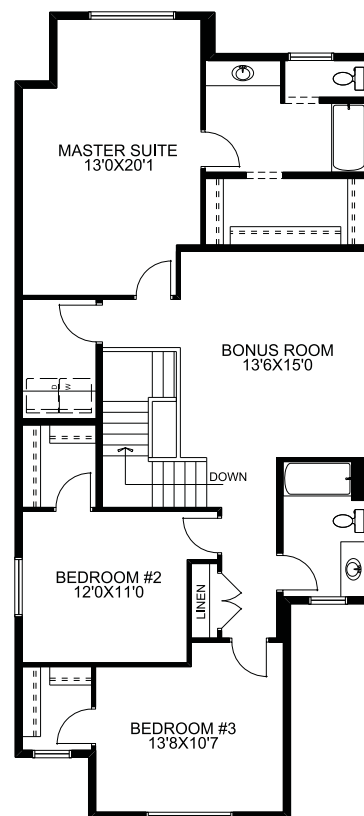

2386 sq. ft.

Main Floor: 1026 sq. ft.
Upper Floor: 1360 sq. ft.

- 2 storey, 2386 sqft
- 3 bedrooms, 2.5 baths
- 9' main floor
- Main floor den
- Master suite with a sitting area, ensuite and walk in closet
- Large central bonus room
- Upper floor laundry

Contemporary Elevation

Craftsman Elevation

Farmhouse Elevation

Prairie Elevation

Main Floor

Upper Floor

Upper Floor w/opt. ensuite

Main Floor w/opt. fireplace