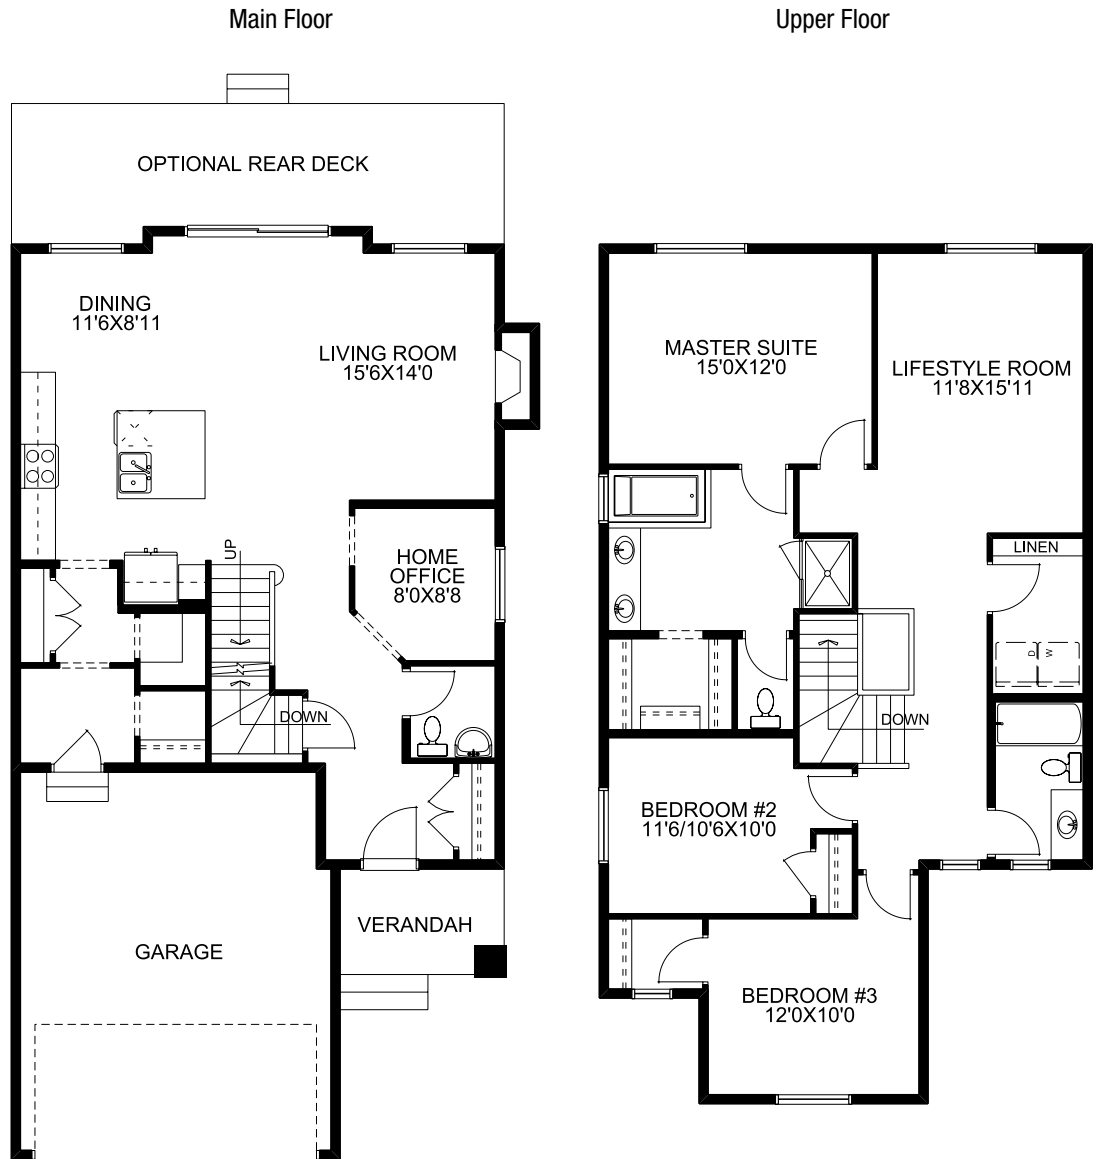

Castlerock Lifestyle II

2070 sq. ft.

Main Floor: 912 sq. ft.
Upper Floor: 1158 sq. ft.

- 2070 sq. ft. 2 storey
- 3 bedrooms, 2.5 bathrooms
- 9' ceilings on the main floor
- Main floor den
- Gas fireplace
- Master suite with a 5 piece ensuite and large walk in closet
- Large upper floor lifestyle room

Alpine Elevation

Colonial Elevation

Craftsman Elevation

English Cottage Elevation

Prairie Elevation

Tudor Elevation

McKEE HOMES

Your family home. Our family business.