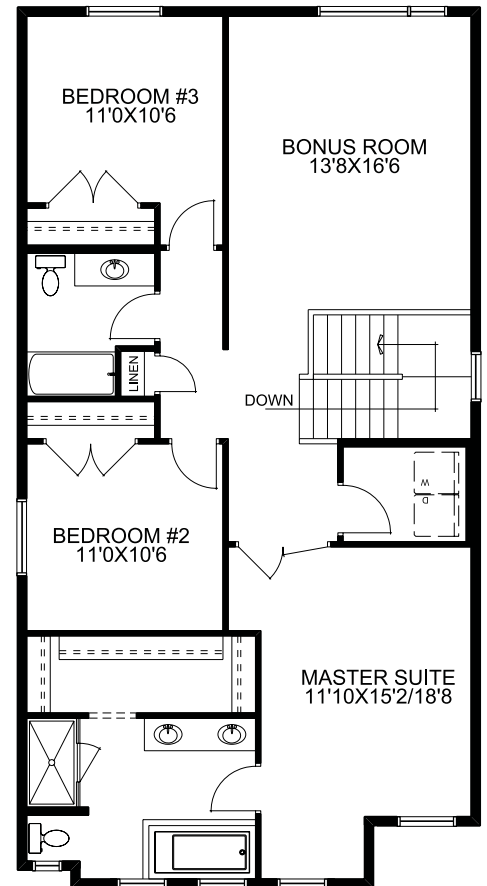

2290 sq. ft.

Main Floor: 1027 sq. ft.
Upper Floor: 1263 sq. ft.

- 2 Storey, 2290 sqft
- 3 bedrooms, 2.5 baths
- Walk through pantry
- 9' ceilings on the main floor
- Main floor den
- Upper floor bonus room
- Master suite with a 5 pce ensuite

Contemporary Elevation

Craftsman Elevation

Farmhouse Elevation

Prairie Elevation

Tudor Elevation

Main Floor

Upper Floor

McKEE HOMES