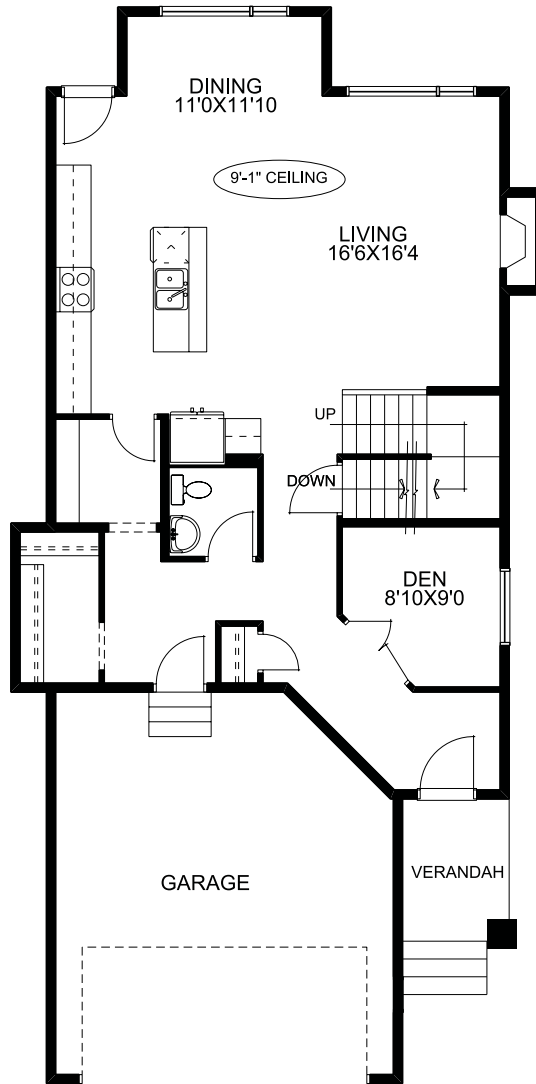

2290 sq. ft.

Main Floor: 1027 sq. ft.
Upper Floor: 1263 sq. ft.

- 2 Storey, 2290 sqft
- 3 bedrooms, 2.5 baths
- Walk through pantry
- 9' ceilings on the main floor
- Main floor den
- Upper floor bonus room
- Master suite with a 5 pce ensuite

Contemporary Elevation

Craftsman Elevation

Farmhouse Elevation

Prairie Elevation

Tudor Elevation

Main Floor

Upper Floor

McKEE HOMES