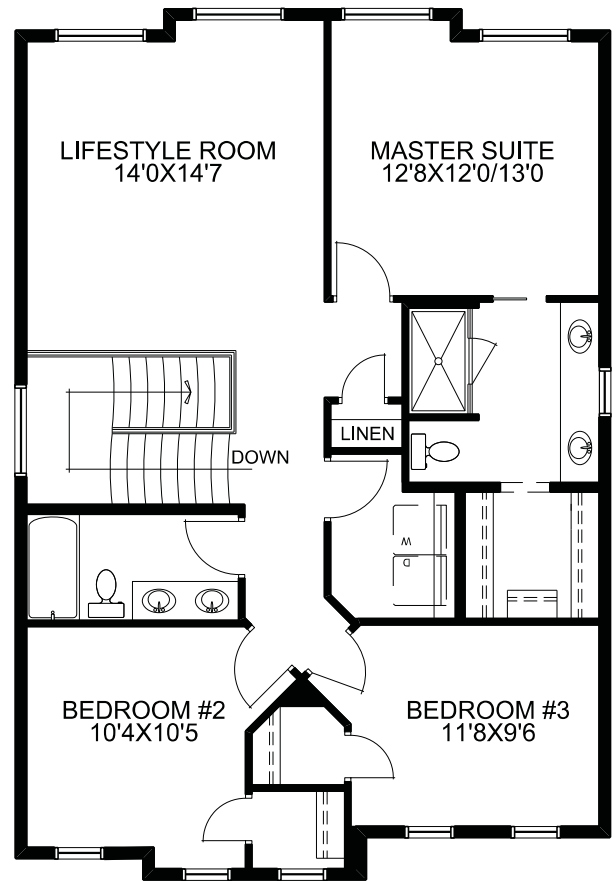

McKEE HOMES

MAIN FLOOR PLAN

UPPER FLOOR PLAN

SQUARE FOOTAGES

| | |
|---------------|-------------|
| MAIN FLOOR - | 998 SQ.FT. |
| UPPER FLOOR - | 1105 SQ.FT. |
| TOTAL - | 2103 SQ.FT. |

THE CARLINGFORD II DETACHED