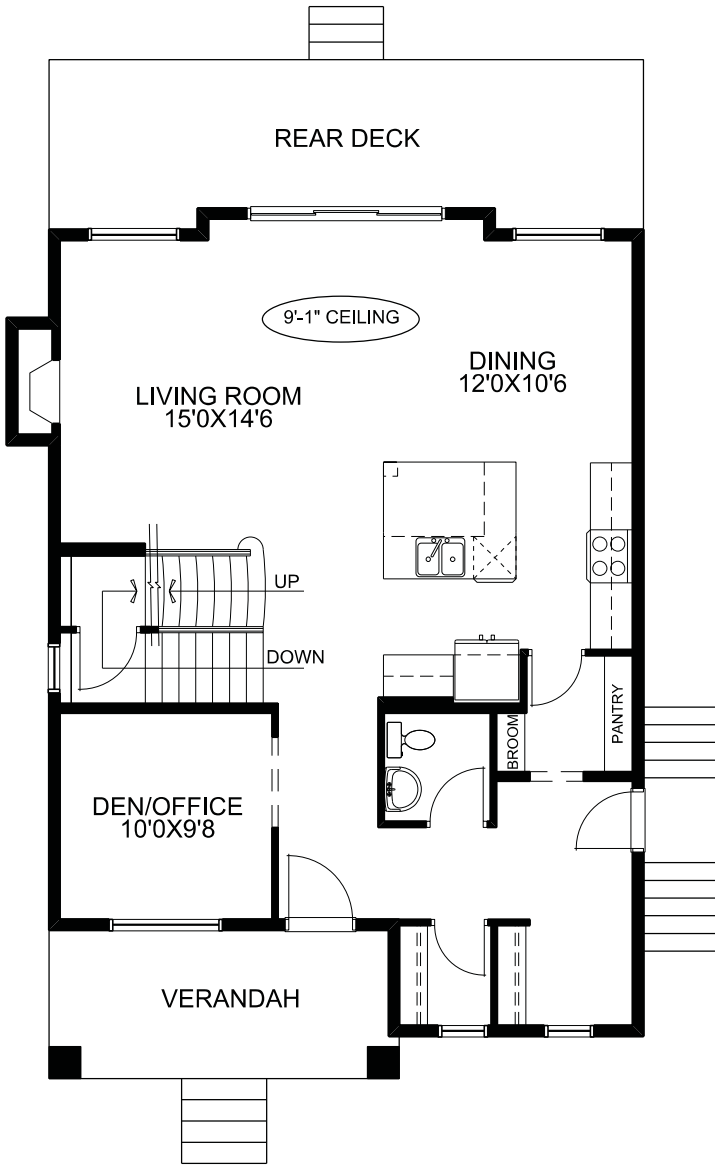

McKEE HOMES

MAIN FLOOR PLAN

UPPER FLOOR PLAN

SQUARE FOOTAGES

| | |
|---------------|-------------|
| MAIN FLOOR - | 998 SQ.FT. |
| UPPER FLOOR - | 1105 SQ.FT. |
| TOTAL - | 2103 SQ.FT. |

THE CARLINGFORD II DETACHED