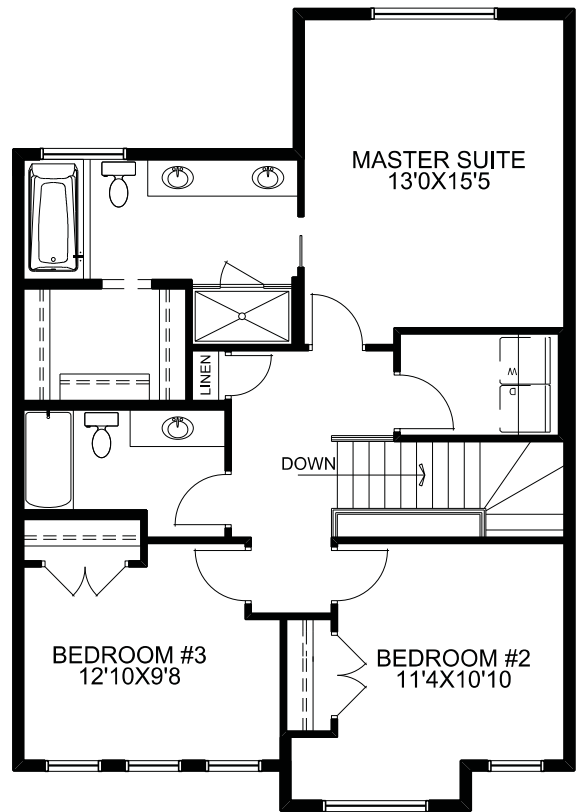

MAIN FLOOR PLAN

UPPER FLOOR PLAN

SQUARE FOOTAGES	
MAIN FLOOR -	950 SQ.FT.
UPPER FLOOR -	985 SQ.FT.
TOTAL -	1935 SQ.FT.

**THE CASTLEROCK LIFESTYLE DETACHED**  
71 COOPERSFIELD PARK