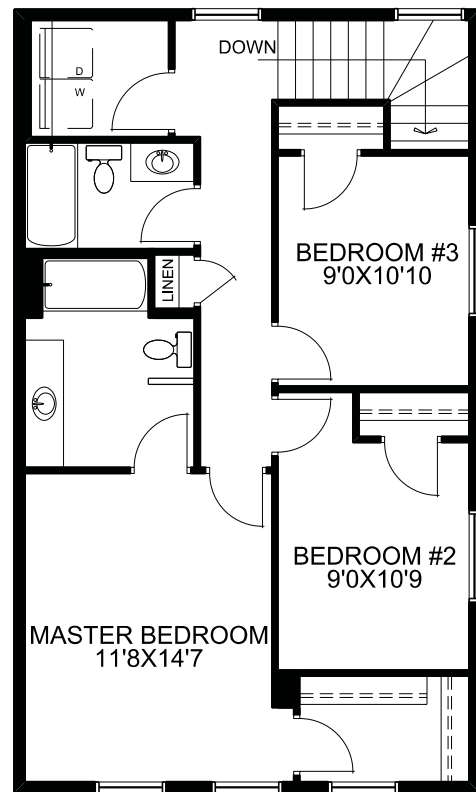

MAIN FLOOR PLAN

THE DONEGAL
613 REYNOLDS CRESCENT

UPPER FLOOR PLAN

SQUARE FOOTAGES	
MAIN FLOOR -	743 SQ.FT.
UPPER FLOOR -	814 SQ.FT.
TOTAL -	1557 SQ.FT.