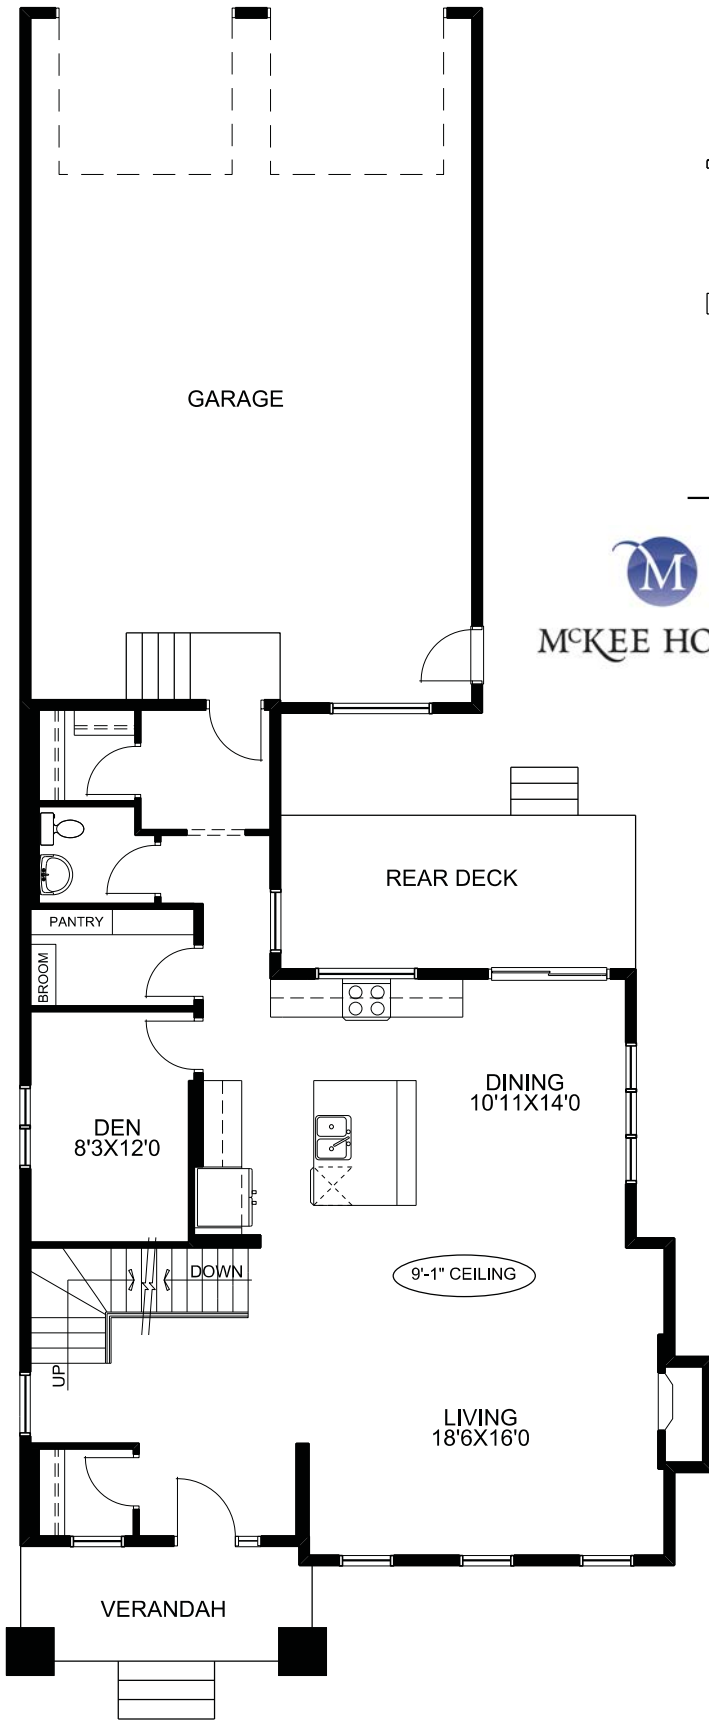

McKEE HOMES

**CASTLEROCK W/
REAR ATTACHED GARAGE**
54 COOPERSTOWN COURT

SQUARE FOOTAGES	
MAIN FLOOR -	1213 SQ.FT.
UPPER FLOOR -	1260 SQ.FT.
TOTAL -	2473 SQ.FT.
GARAGE -	871 SQ.FT.