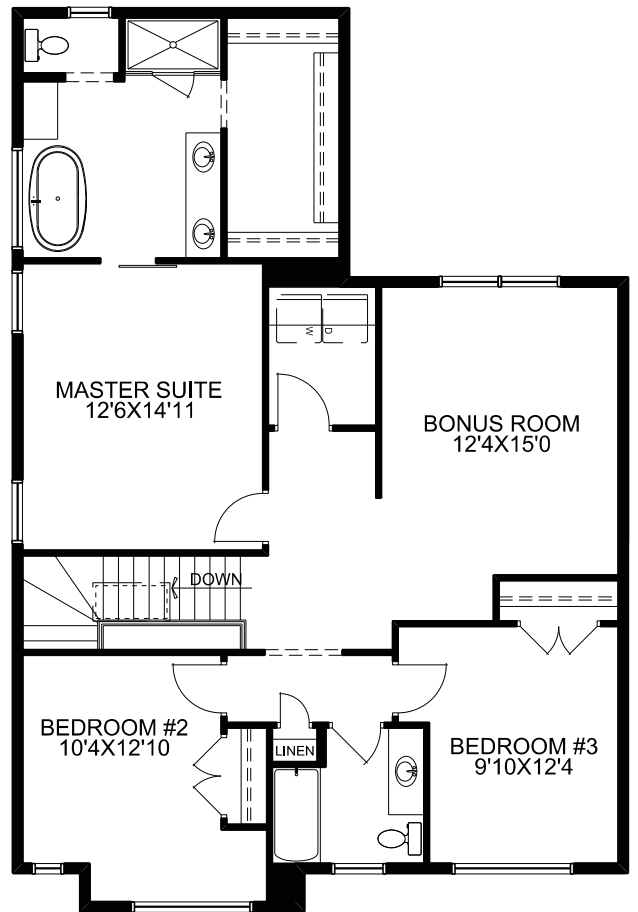

McKEE HOMES

**CASTLEROCK W/
REAR ATTACHED GARAGE**
54 COOPERSTOWN COURT

SQUARE FOOTAGES	
MAIN FLOOR -	1213 SQ.FT.
UPPER FLOOR -	1260 SQ.FT.
TOTAL -	2473 SQ.FT.
GARAGE -	871 SQ.FT.