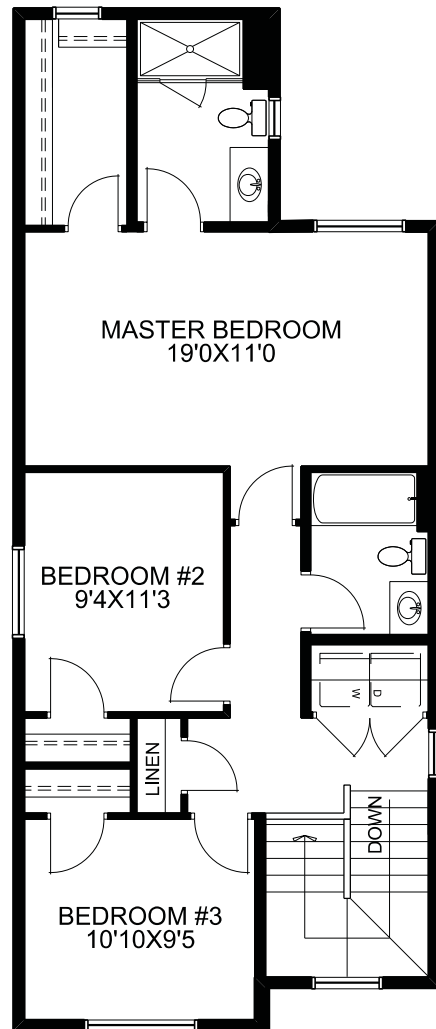

MAIN FLOOR PLAN

THE SHANAGOLDEN

309 RAVENSTERN LINK

UPPER FLOOR PLAN

SQUARE FOOTAGES	
MAIN FLOOR -	809 SQ.FT.
UPPER FLOOR -	869 SQ.FT.
TOTAL -	1678 SQ.FT.