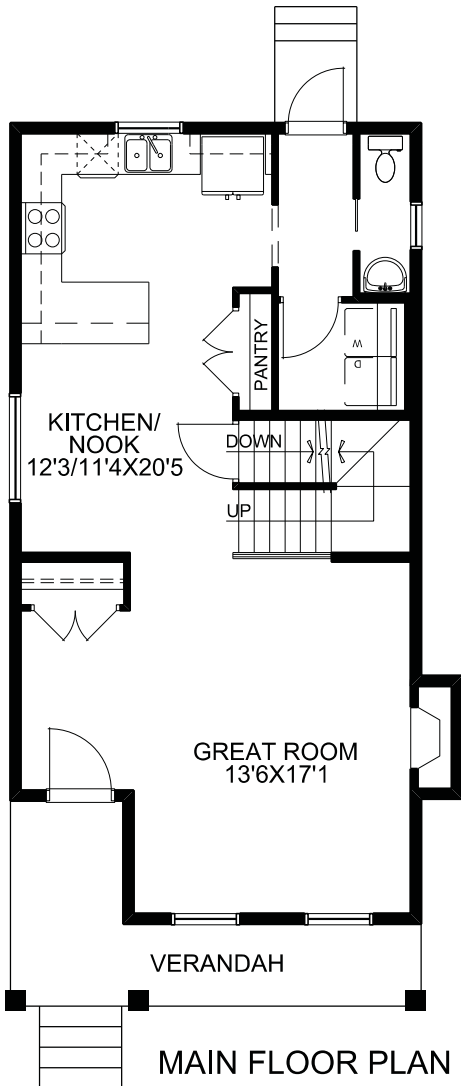

McKee Homes

MAIN FLOOR PLAN

UPPER FLOOR PLAN

SQUARE FOOTAGES	
MAIN FLOOR -	759 SQ.FT.
UPPER FLOOR -	780 SQ.FT.
TOTAL -	1539 SQ.FT.

THE COLERAINE

305 RAVENSTERN LINK