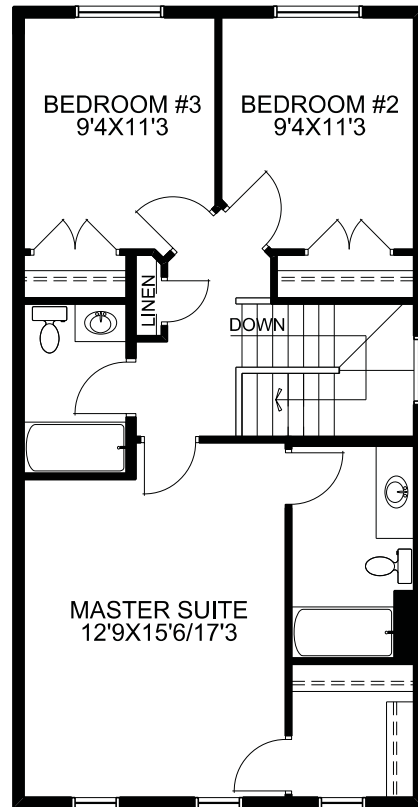

McKee Homes

MAIN FLOOR PLAN

UPPER FLOOR PLAN

SQUARE FOOTAGES	
MAIN FLOOR -	759 SQ.FT.
UPPER FLOOR -	780 SQ.FT.
TOTAL -	1539 SQ.FT.

THE COLERAINE

305 RAVENSTERN LINK