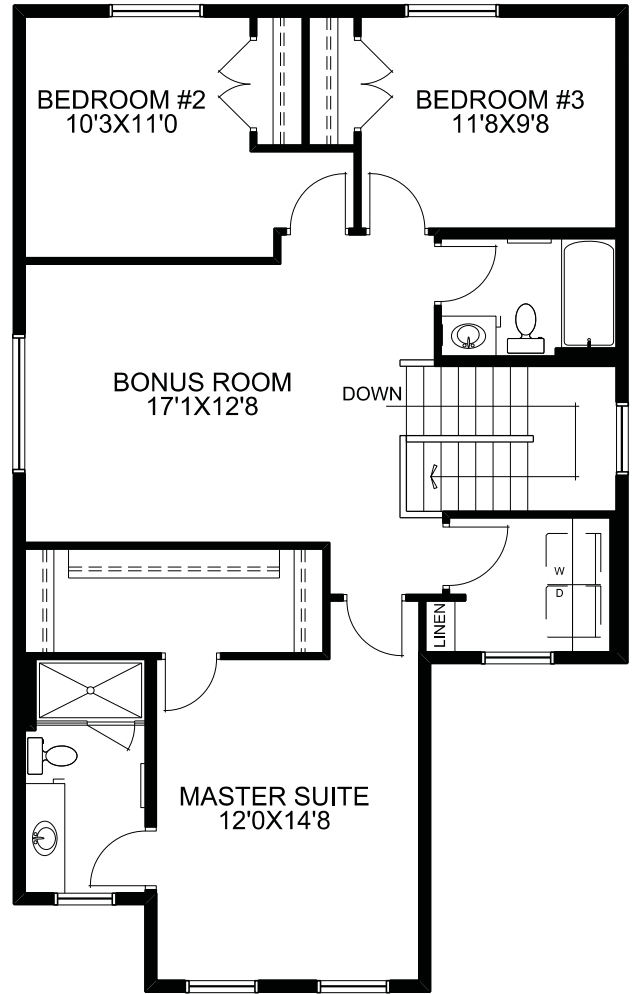

MAIN FLOOR PLAN

UPPER FLOOR PLAN

SQUARE FOOTAGES	
MAIN FLOOR -	866 SQ.FT.
UPPER FLOOR -	1101 SQ.FT.
TOTAL -	1967 SQ.FT.
GARAGE -	418 SQ.FT.

**THE CRANFIELD**  
 299 HILLCREST HEIGHTS