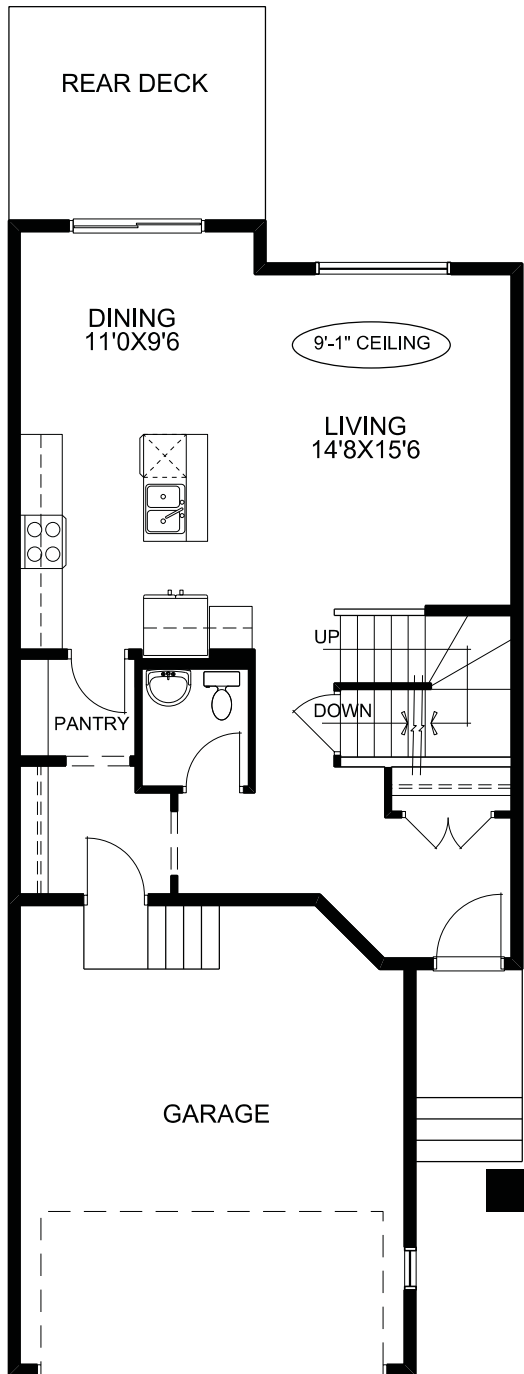

McKee Homes

MAIN FLOOR PLAN

UPPER FLOOR PLAN

SQUARE FOOTAGES	
MAIN FLOOR -	769 SQ.FT.
UPPER FLOOR -	1028 SQ.FT.
TOTAL -	1797 SQ.FT.
GARAGE -	409 SQ.FT.

THE ARDBOE LIFESTYLE

221 KINGSBURY CLOSE