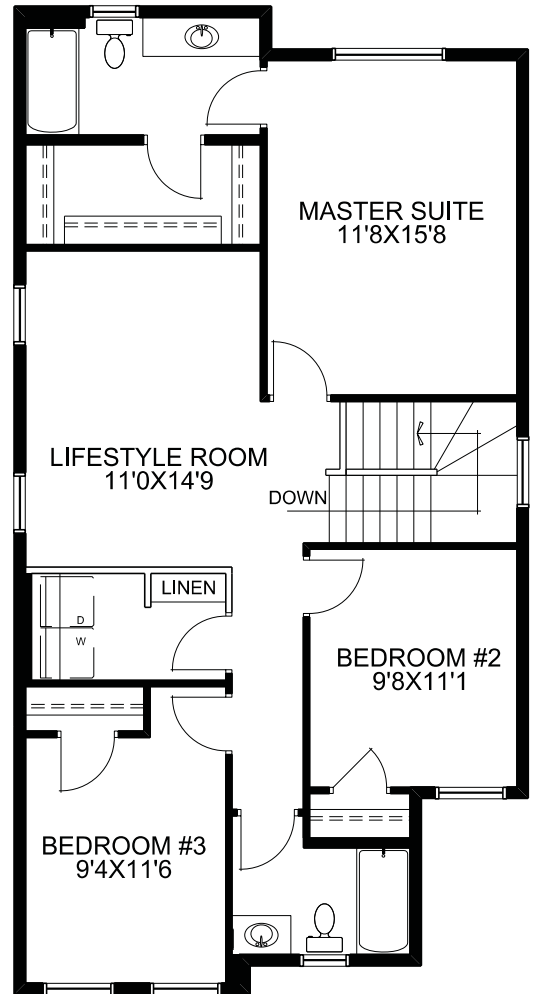

McKee Homes

MAIN FLOOR PLAN

UPPER FLOOR PLAN

SQUARE FOOTAGES	
MAIN FLOOR -	769 SQ.FT.
UPPER FLOOR -	1028 SQ.FT.
TOTAL -	1797 SQ.FT.
GARAGE -	409 SQ.FT.

THE ARDBOE LIFESTYLE

221 KINGSBURY CLOSE