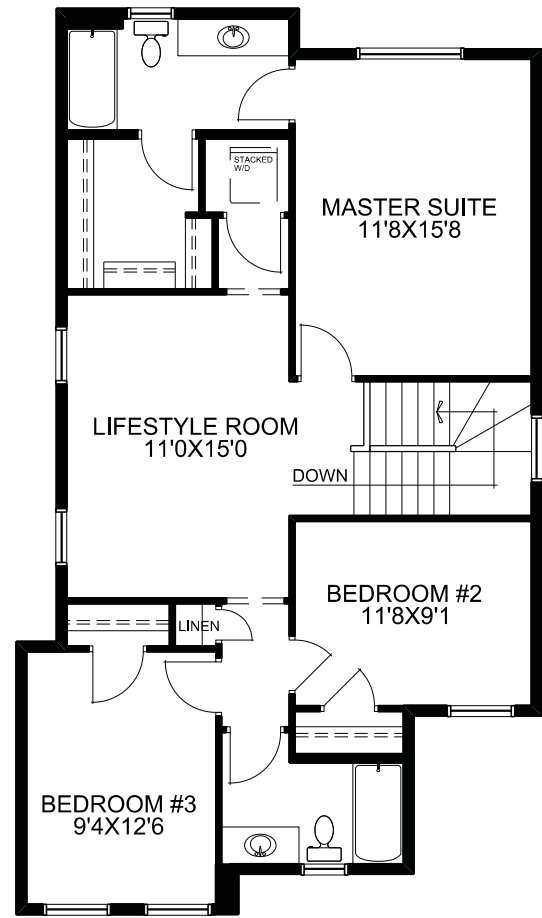

MAIN FLOOR PLAN

UPPER FLOOR PLAN

SQUARE FOOTAGES	
MAIN FLOOR -	782 SQ.FT.
UPPER FLOOR -	999 SQ.FT.
TOTAL -	1781 SQ.FT.
GARAGE -	428 SQ.FT.

THE ARDBOE N
210 KINGFISHER CRESCENT