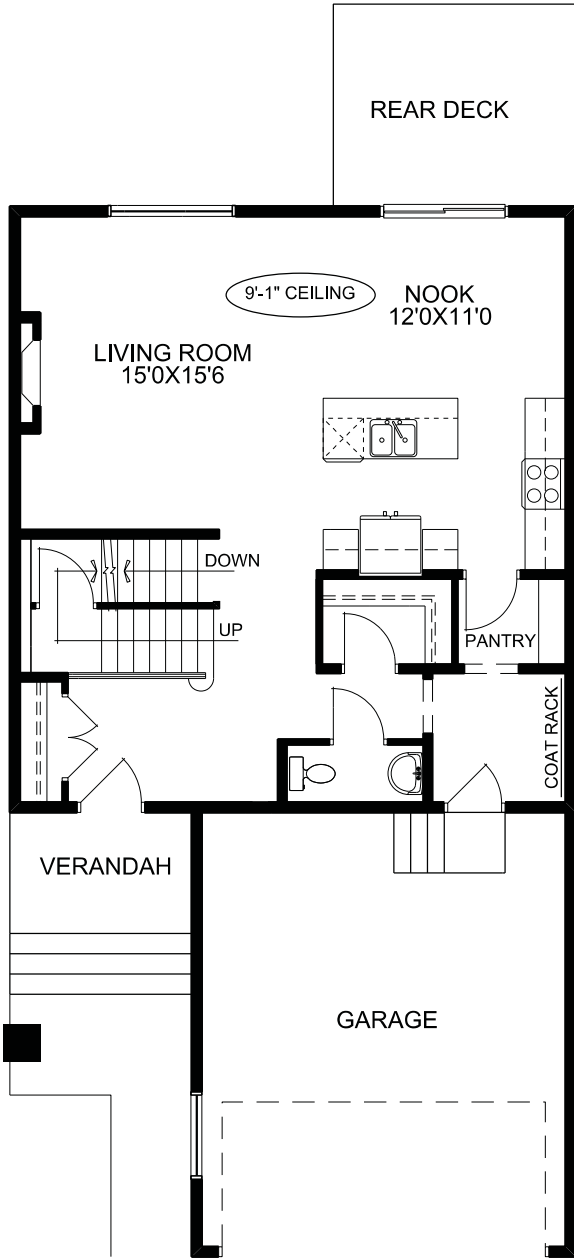

McKEE HOMES

MAIN FLOOR PLAN

UPPER FLOOR PLAN

SQUARE FOOTAGES	
MAIN FLOOR -	840 SQ.FT.
UPPER FLOOR -	1101 SQ.FT.
TOTAL -	1941 SQ.FT.
GARAGE -	418 SQ.FT.

THE CRANFIELD

177 KINGSBURY CLOSE