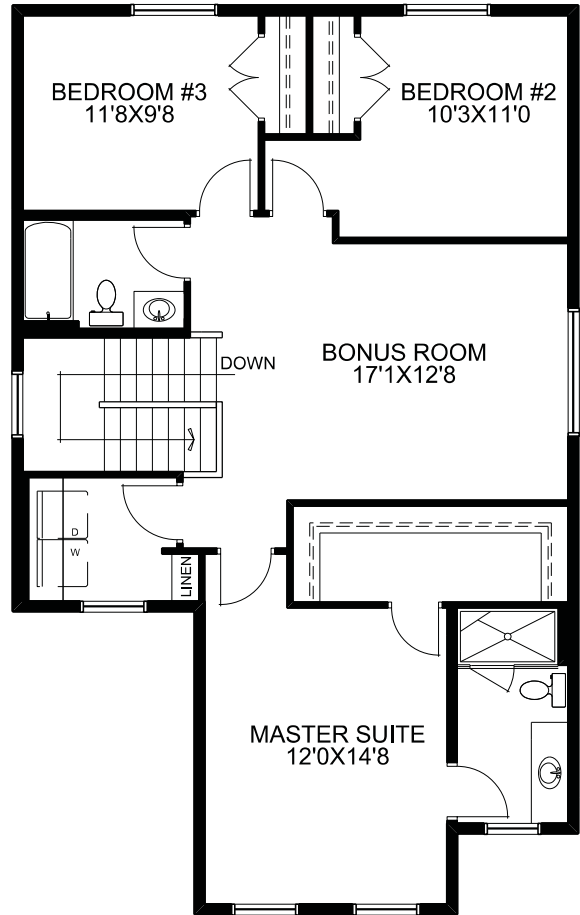

McKEE HOMES

MAIN FLOOR PLAN

UPPER FLOOR PLAN

SQUARE FOOTAGES	
MAIN FLOOR -	840 SQ.FT.
UPPER FLOOR -	1101 SQ.FT.
TOTAL -	1941 SQ.FT.
GARAGE -	418 SQ.FT.

THE CRANFIELD

177 KINGSBURY CLOSE