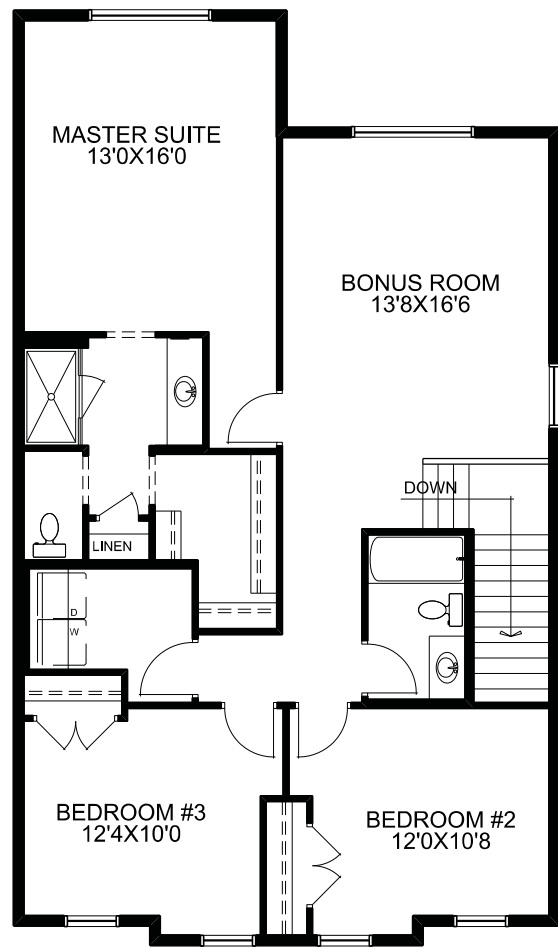

McKEE HOMES

MAIN FLOOR PLAN

UPPER FLOOR PLAN

SQUARE FOOTAGES	
MAIN FLOOR -	982 SQ.FT.
UPPER FLOOR -	1246 SQ.FT.
TOTAL -	2228 SQ.FT.
GARAGE -	402 SQ.FT.

# THE HILLSBOROUGH

165 KINGSBURY CLOSE