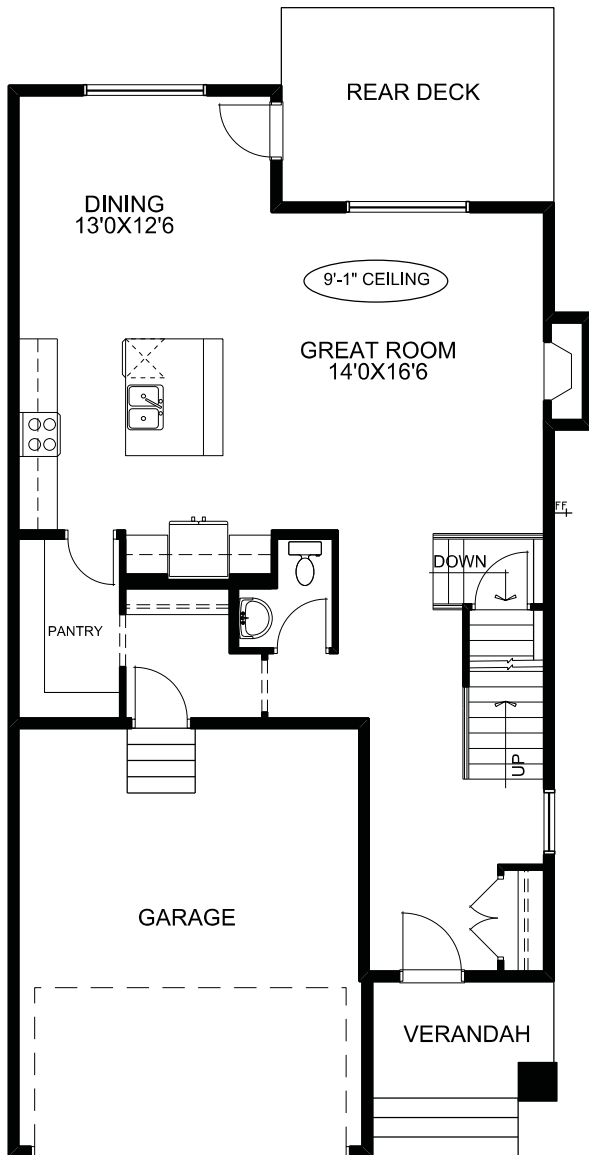

McKEE HOMES

MAIN FLOOR PLAN

UPPER FLOOR PLAN

SQUARE FOOTAGES	
MAIN FLOOR -	982 SQ.FT.
UPPER FLOOR -	1246 SQ.FT.
TOTAL -	2228 SQ.FT.
GARAGE -	402 SQ.FT.

# THE HILLSBOROUGH

165 KINGSBURY CLOSE